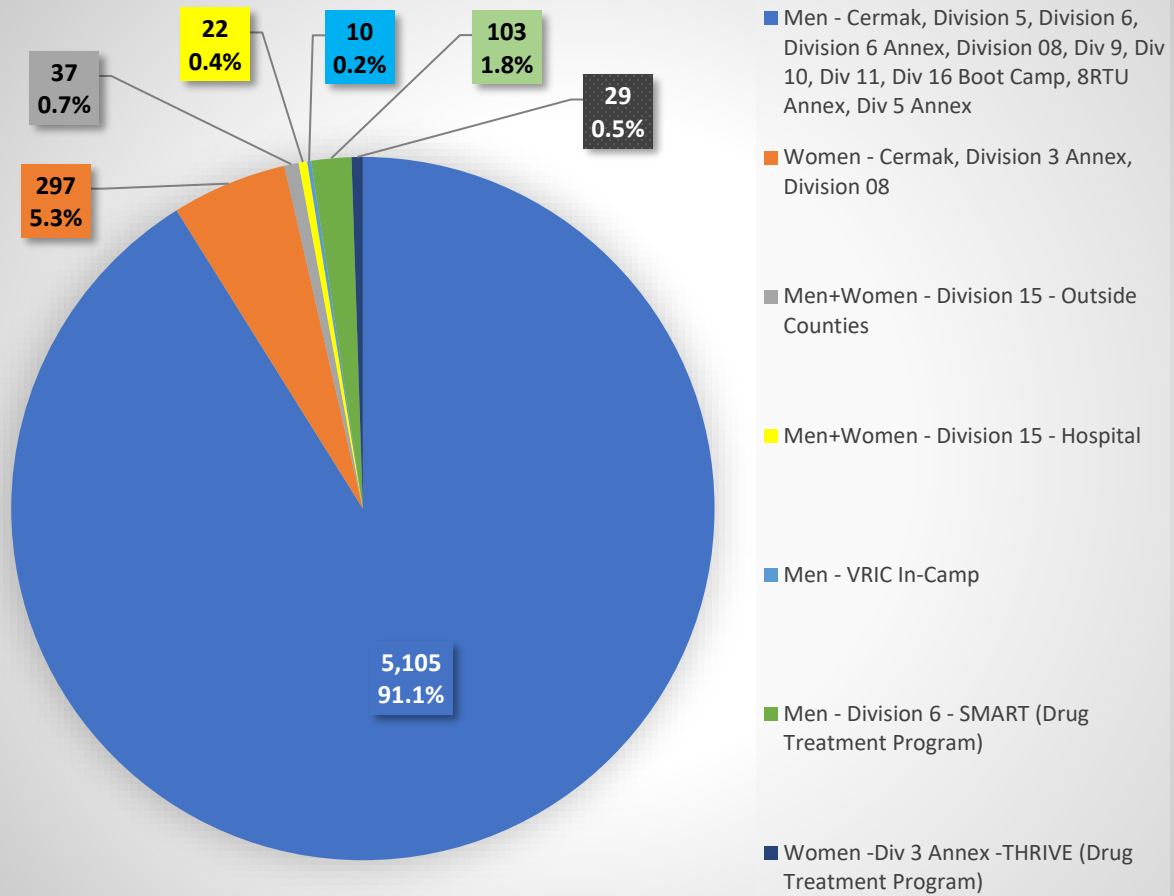

Sheriff's Daily Report

2/26/2025

| Under the Custody of the Sheriff | |
|----------------------------------|-------|
| Total Male and Female | 7,136 |
| Jail Population | 5,603 |
| Community Corrections | 1,533 |

Jail Population - Behind the Walls

Sheriff's Daily Report

2/26/2025

CCSO Population Demographics