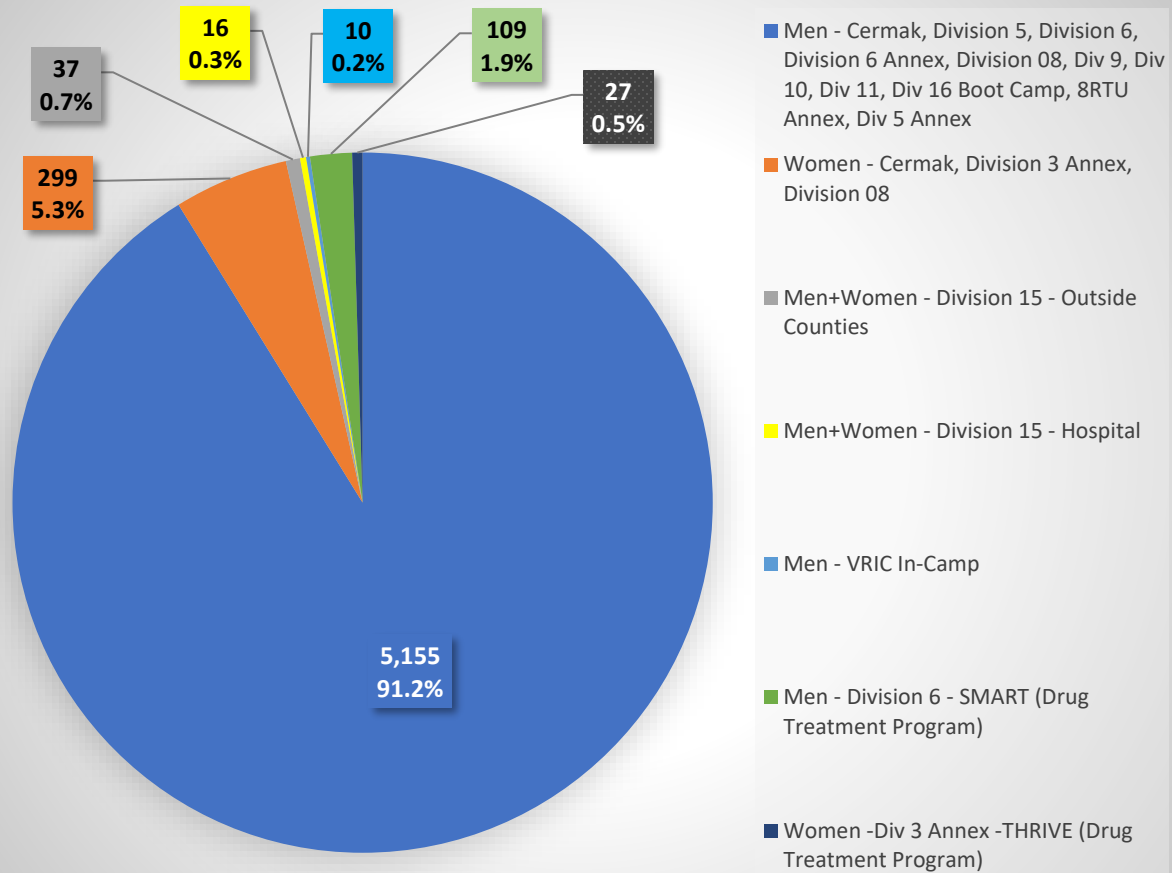

Sheriff's Daily Report

3/2/2025

Under the Custody of the Sheriff	
Total Male and Female	7,191
Jail Population	5,653
Community Corrections	1,538

Jail Population - Behind the Walls

Sheriff's Daily Report

3/2/2025

CCSO Population Demographics