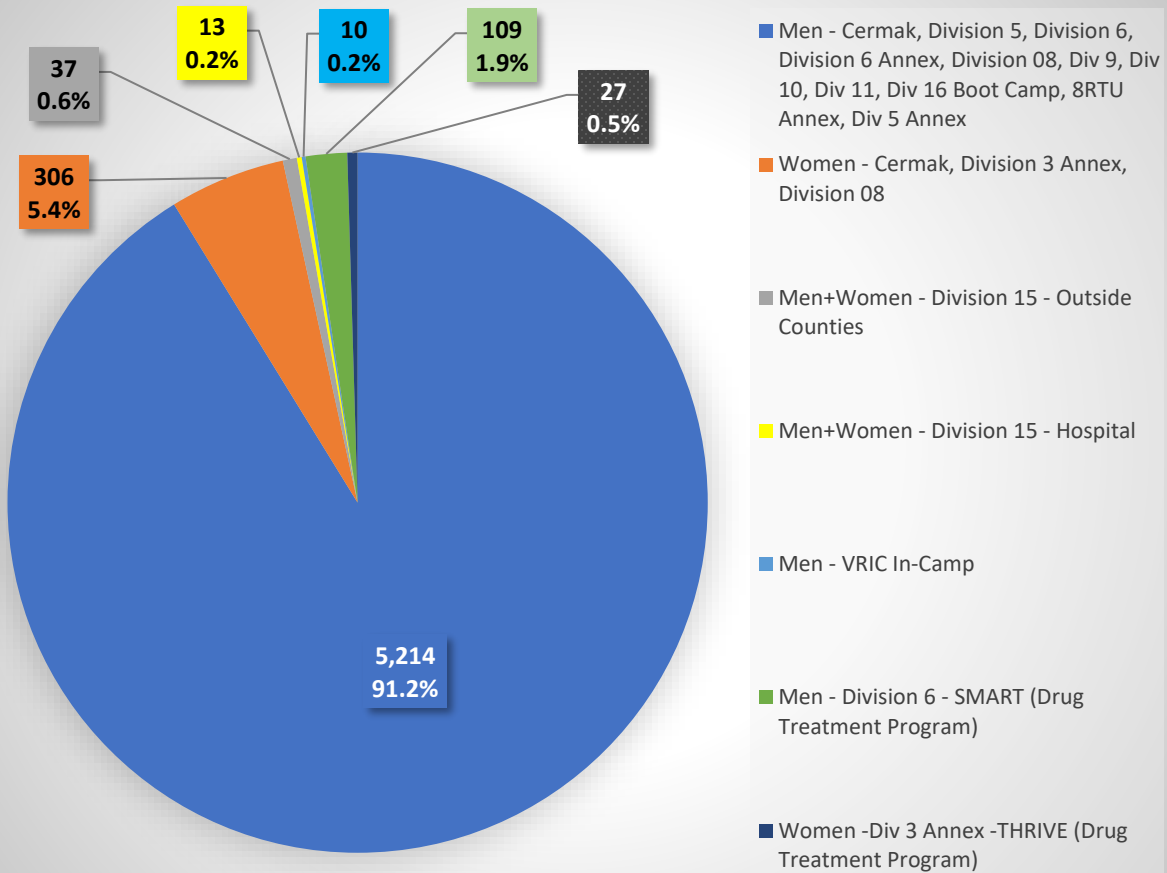

Sheriff's Daily Report

3/3/2025

Under the Custody of the Sheriff	
Total Male and Female	7,255
Jail Population	5,716
Community Corrections	1,539

Jail Population - Behind the Walls

Sheriff's Daily Report

3/3/2025

CCSO Population Demographics