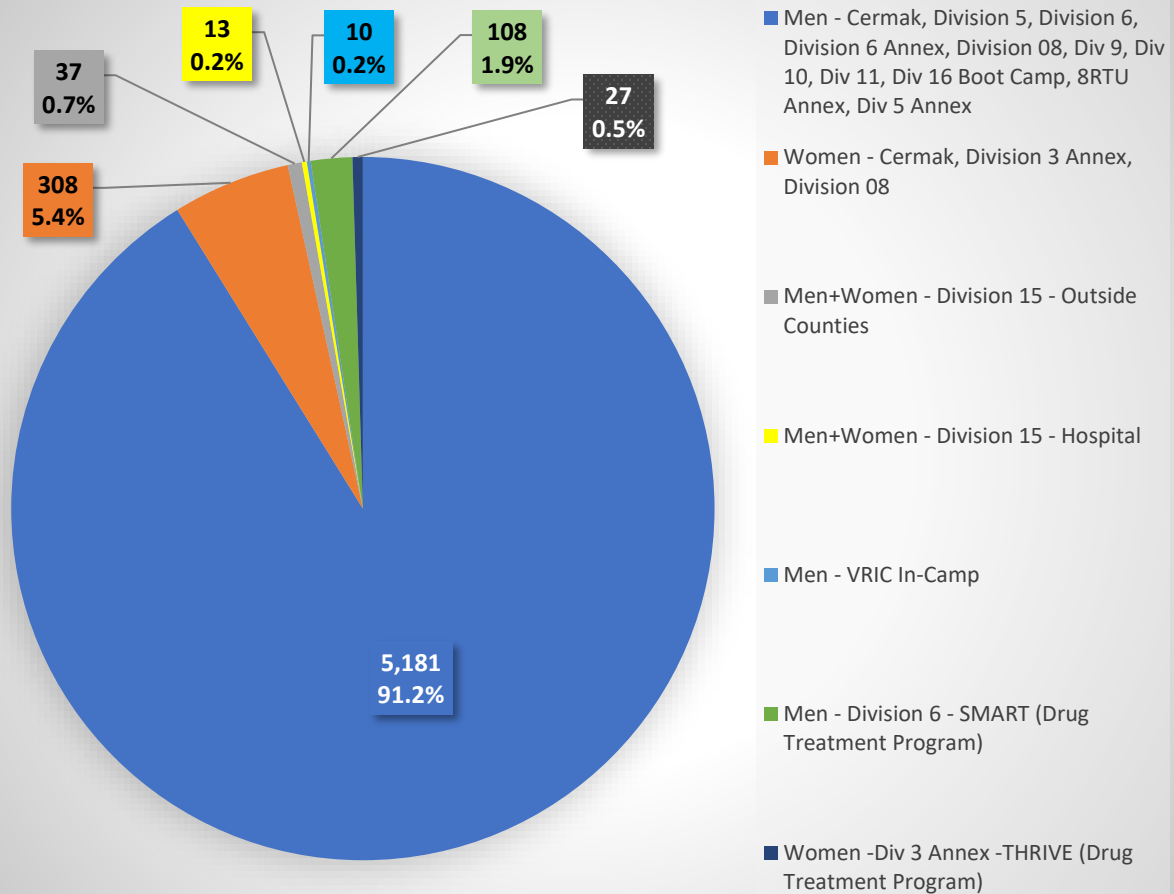

Sheriff's Daily Report

3/4/2025

Under the Custody of the Sheriff	
Total Male and Female	7,232
Jail Population	5,684
Community Corrections	1,548

Jail Population - Behind the Walls

Sheriff's Daily Report

3/4/2025

CCSO Population Demographics