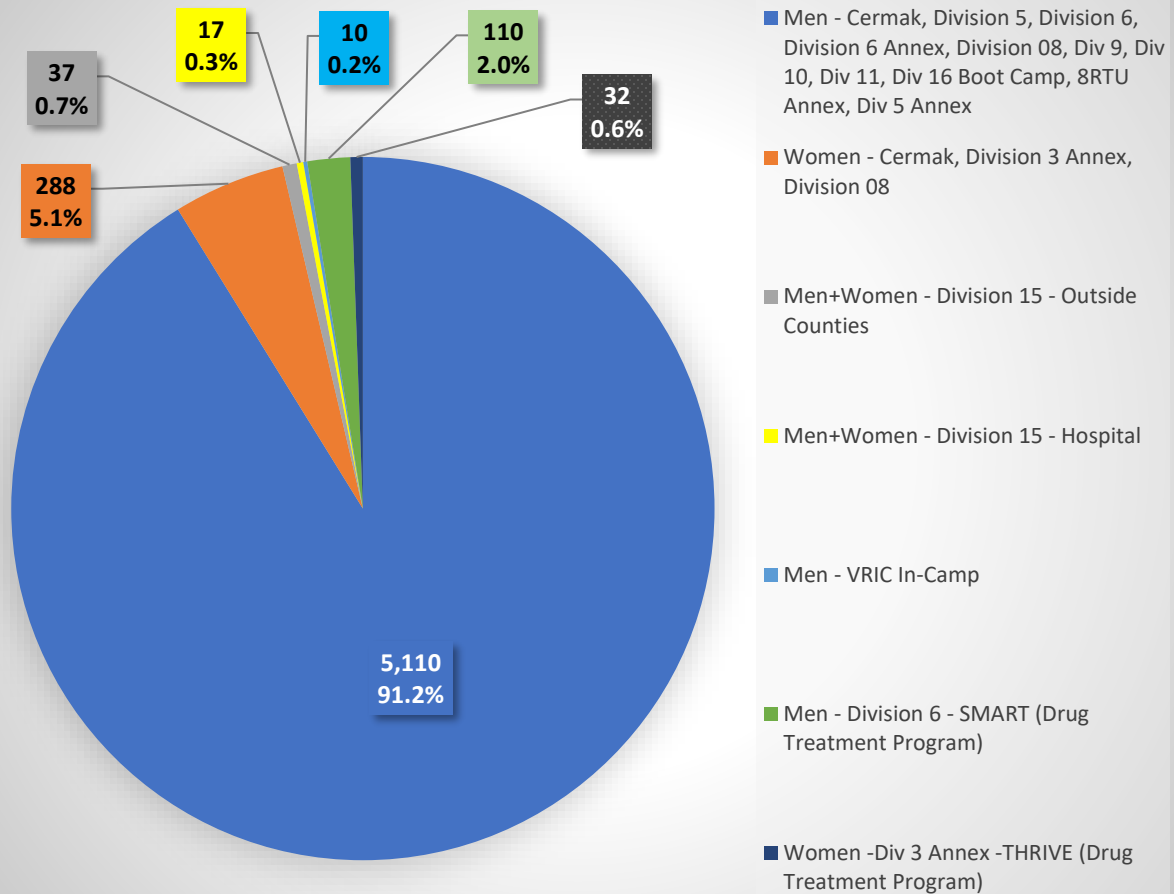

Sheriff's Daily Report

3/6/2025

Under the Custody of the Sheriff	
Total Male and Female	7,137
Jail Population	5,604
Community Corrections	1,533

Jail Population - Behind the Walls

Sheriff's Daily Report

3/6/2025

CCSO Population Demographics