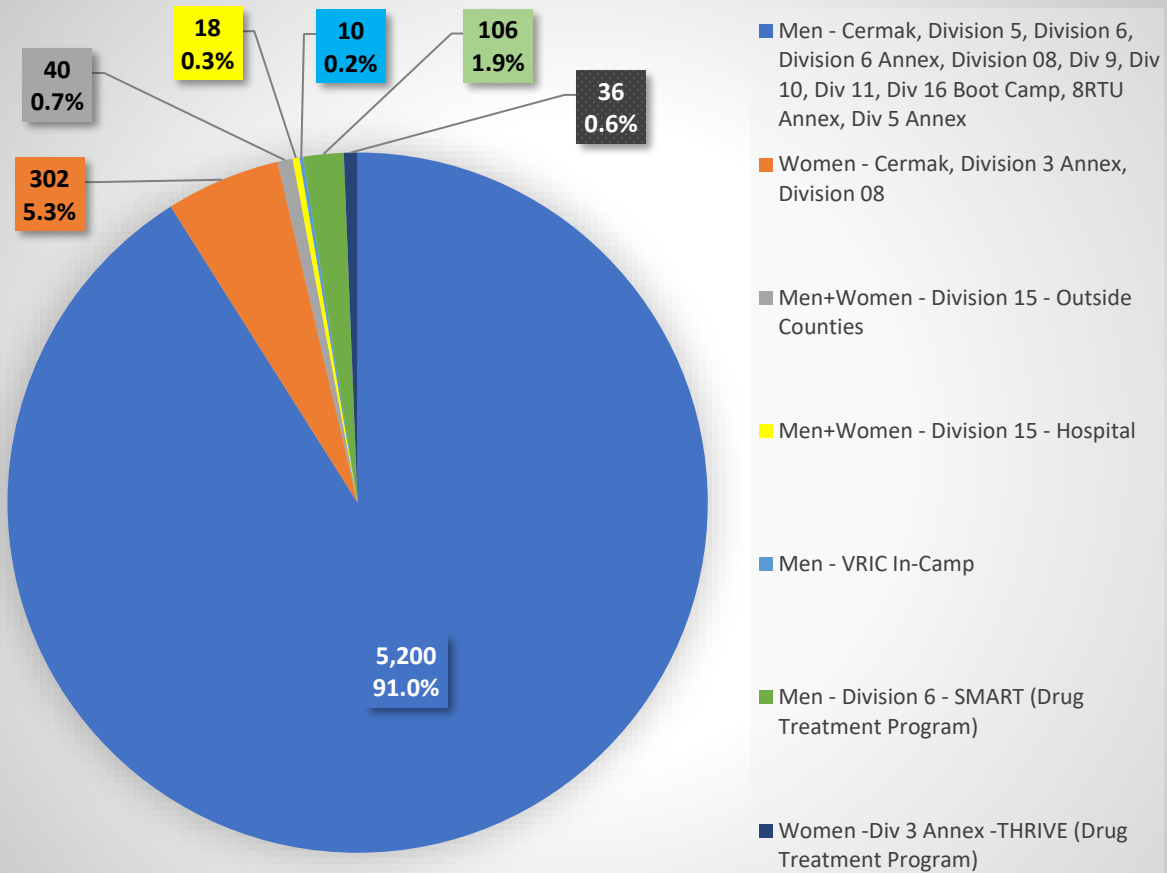

Sheriff's Daily Report

3/14/2025

Under the Custody of the Sheriff	
Total Male and Female	7,231
Jail Population	5,712
Community Corrections	1,519

Jail Population - Behind the Walls

Sheriff's Daily Report

3/14/2025

CCSO Population Demographics