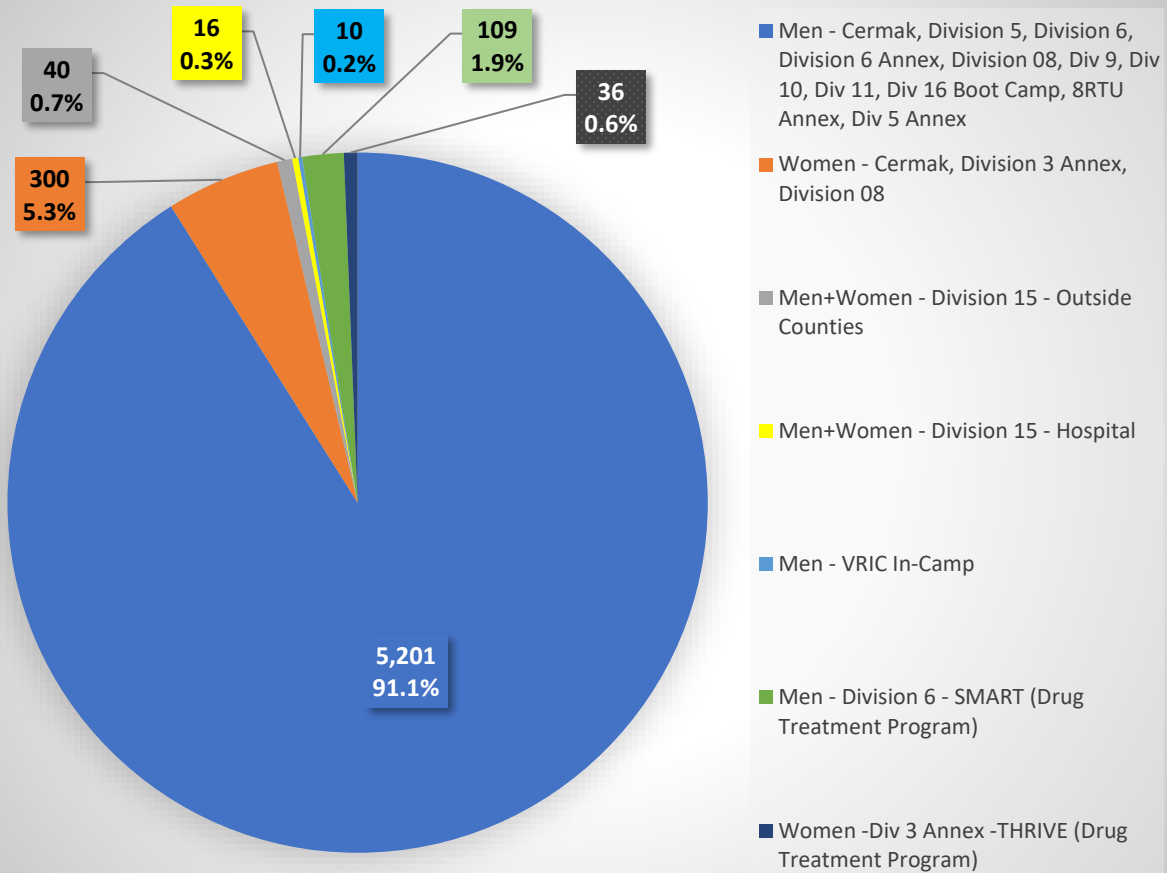

# Sheriff's Daily Report

## 3/15/2025

Under the Custody of the Sheriff	
Total Male and Female	7,232
Jail Population	5,712
Community Corrections	1,520

### Jail Population - Behind the Walls