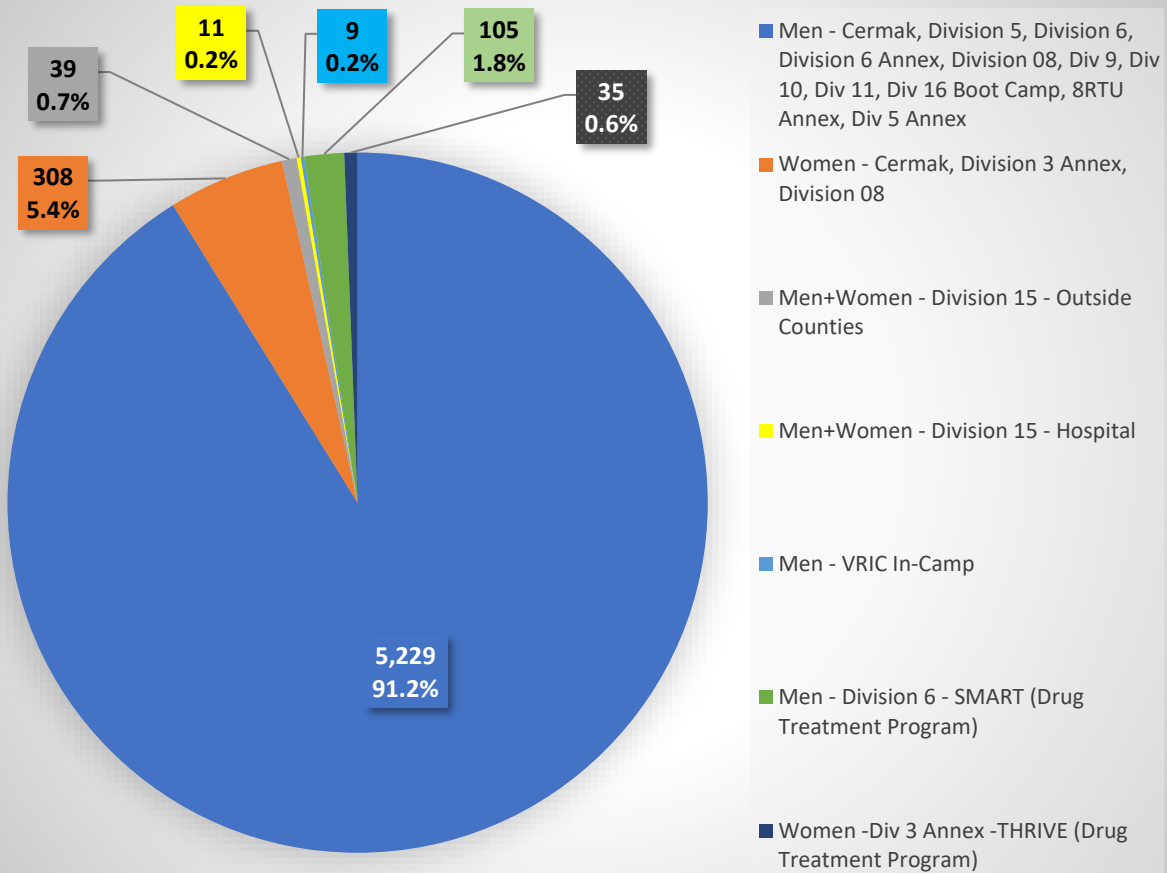

Sheriff's Daily Report

3/21/2025

Under the Custody of the Sheriff	
Total Male and Female	7,260
Jail Population	5,736
Community Corrections	1,524

Jail Population - Behind the Walls

Sheriff's Daily Report

3/21/2025

CCSO Population Demographics