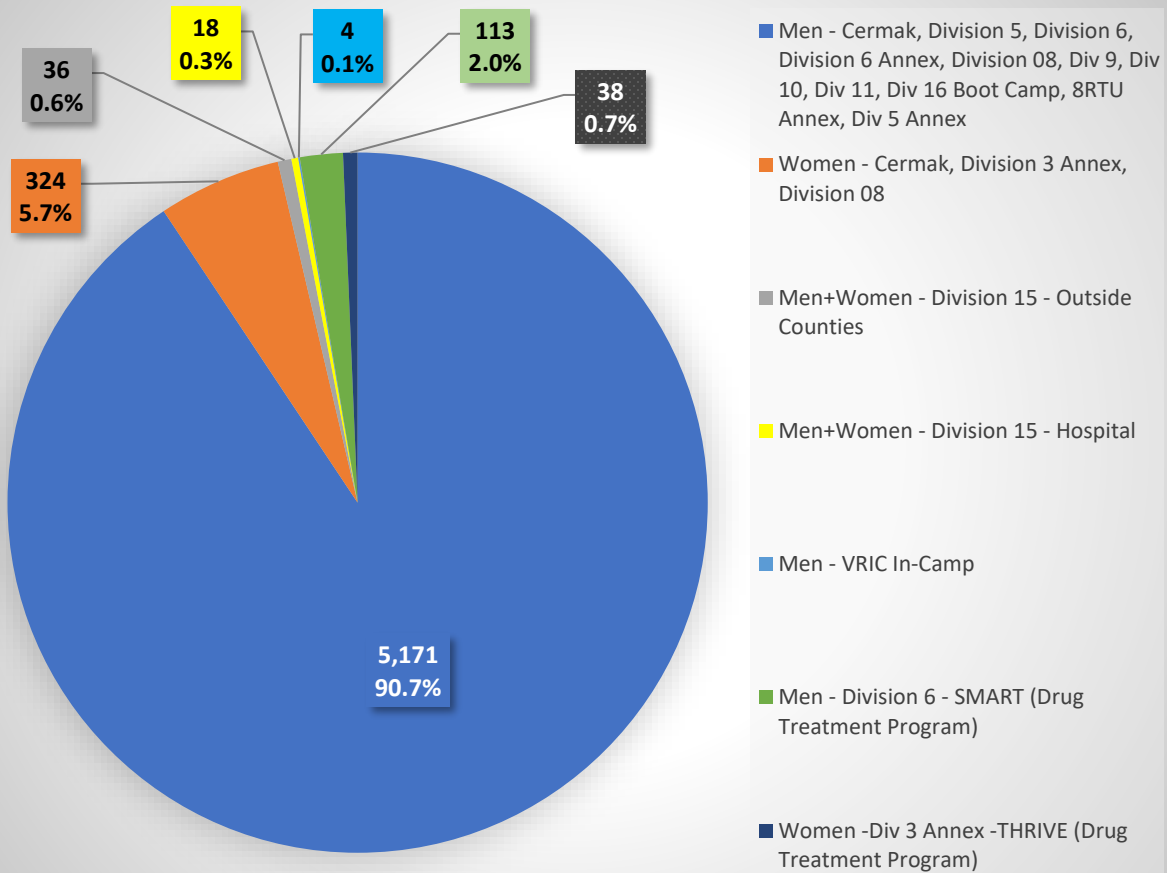

# Sheriff's Daily Report

## 5/11/2025

Under the Custody of the Sheriff	
Total Male and Female	7,073
Jail Population	5,704
Community Corrections	1,369

### Jail Population - Behind the Walls