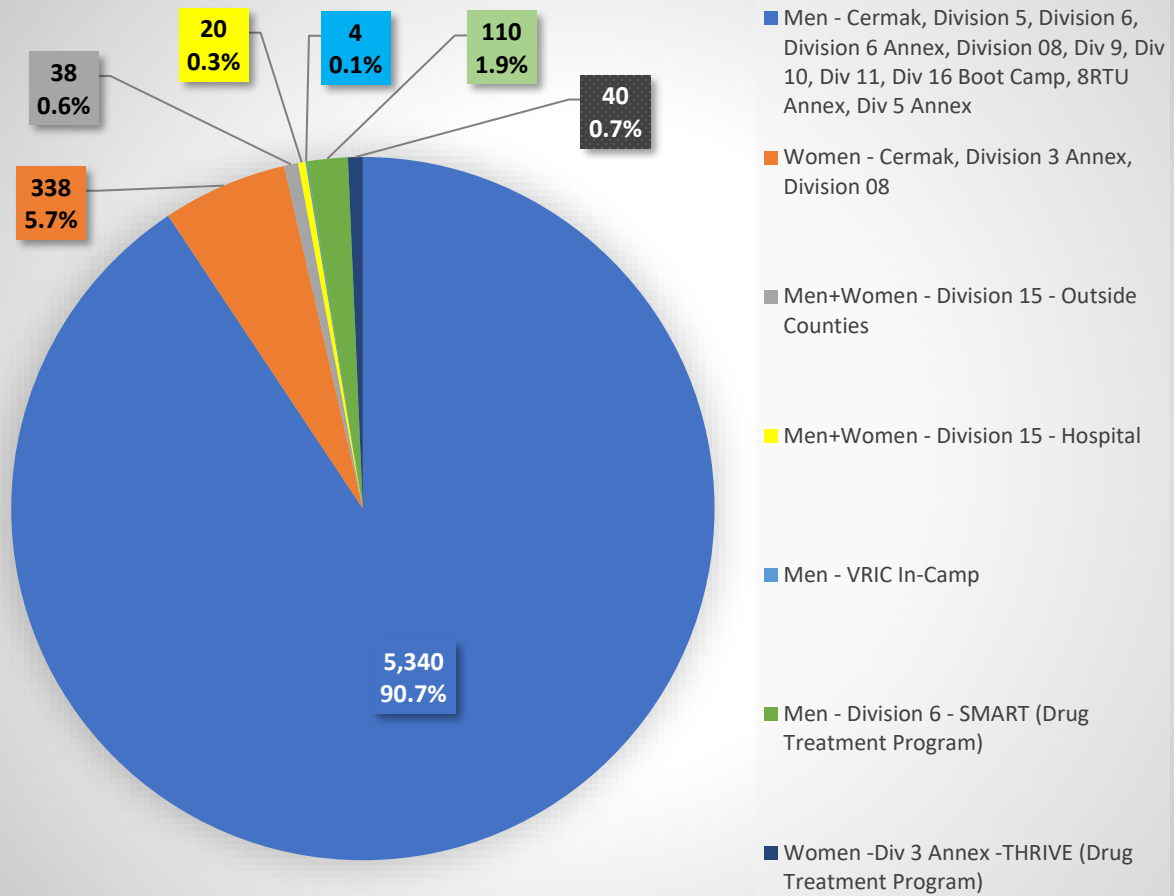

# Sheriff's Daily Report

6/23/2025

Under the Custody of the Sheriff	
Total Male and Female	7,051
Jail Population	5,890
Community Corrections	1,161

## Jail Population - Behind the Walls

# Sheriff's Daily Report

6/23/2025

## CCSO Population Demographics