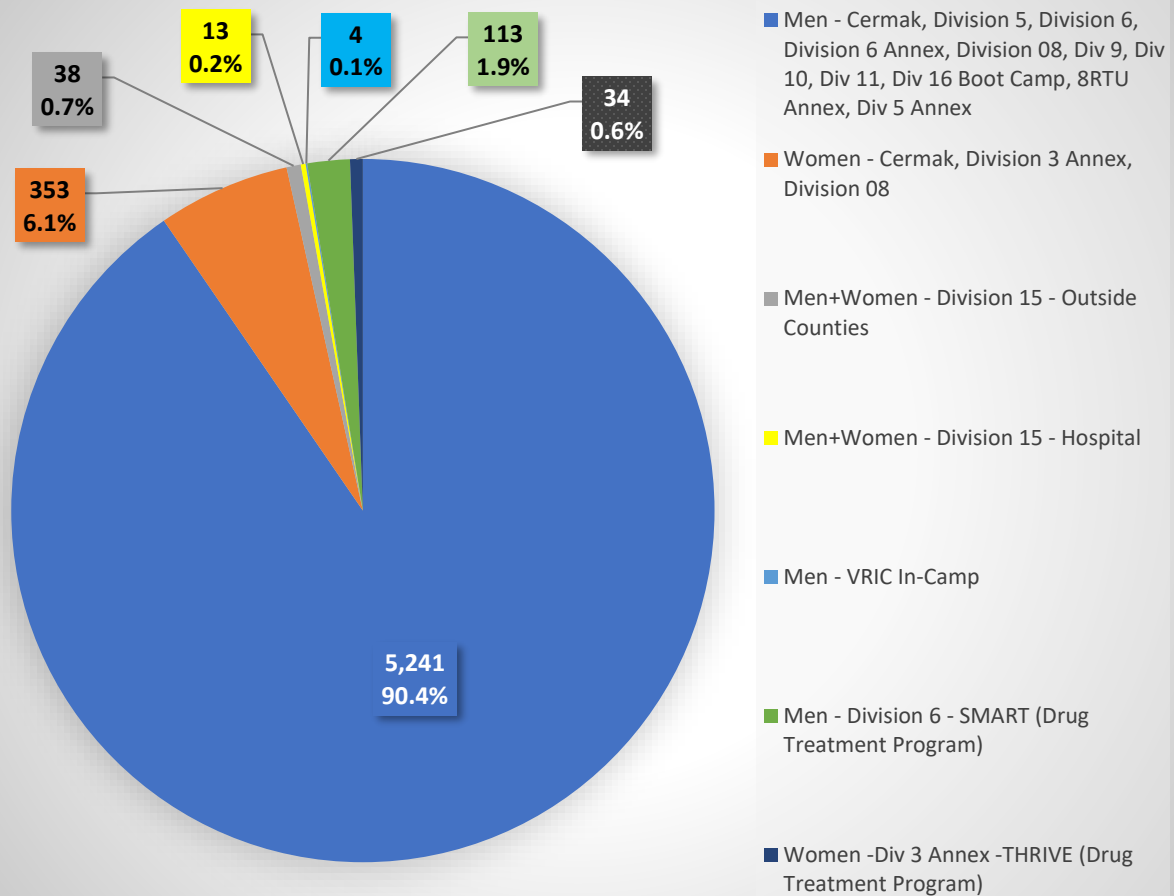

# Sheriff's Daily Report

7/1/2025

Under the Custody of the Sheriff	
Total Male and Female	6,909
Jail Population	5,796
Community Corrections	1,113

## Jail Population - Behind the Walls

## CCSO Population Demographics