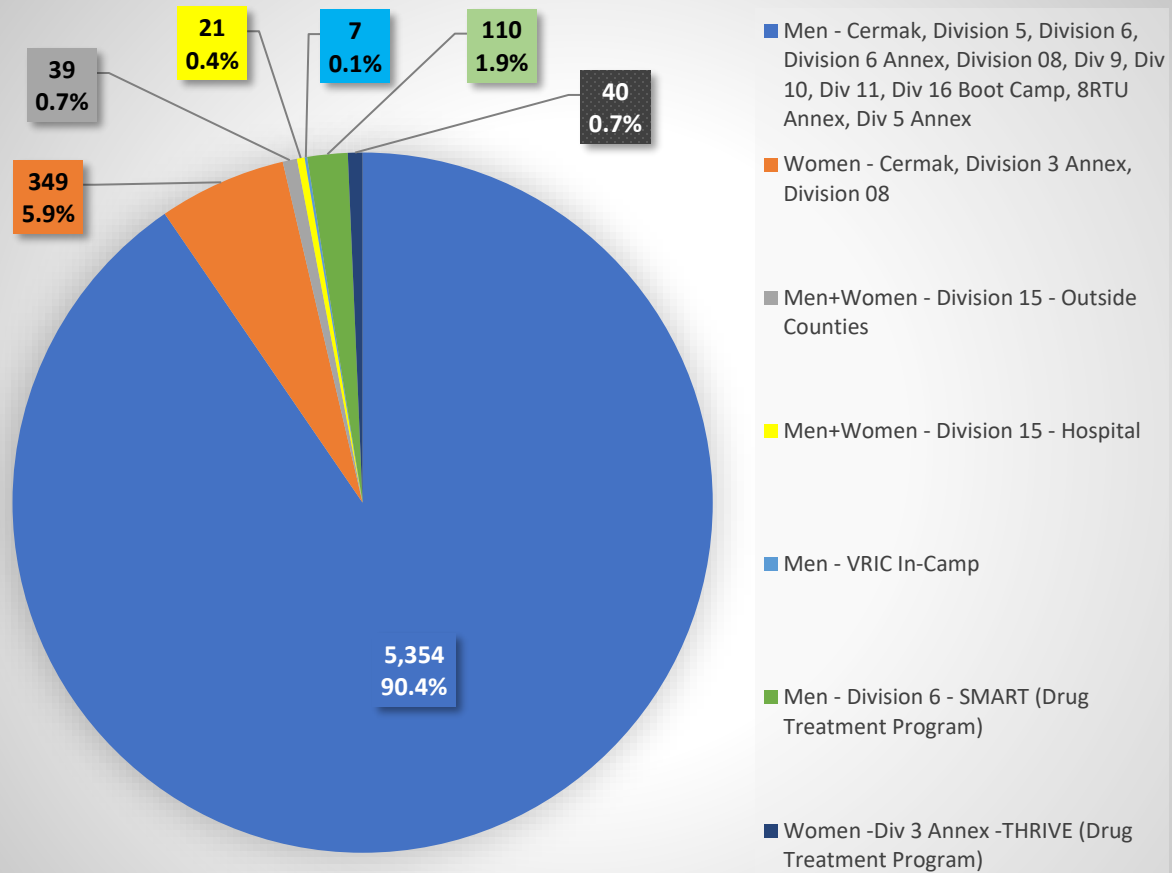

Sheriff's Daily Report

7/22/2025

Under the Custody of the Sheriff	
Total Male and Female	6,929
Jail Population	5,920
Community Corrections	1,009

Jail Population - Behind the Walls

Sheriff's Daily Report

7/22/2025

CCSO Population Demographics