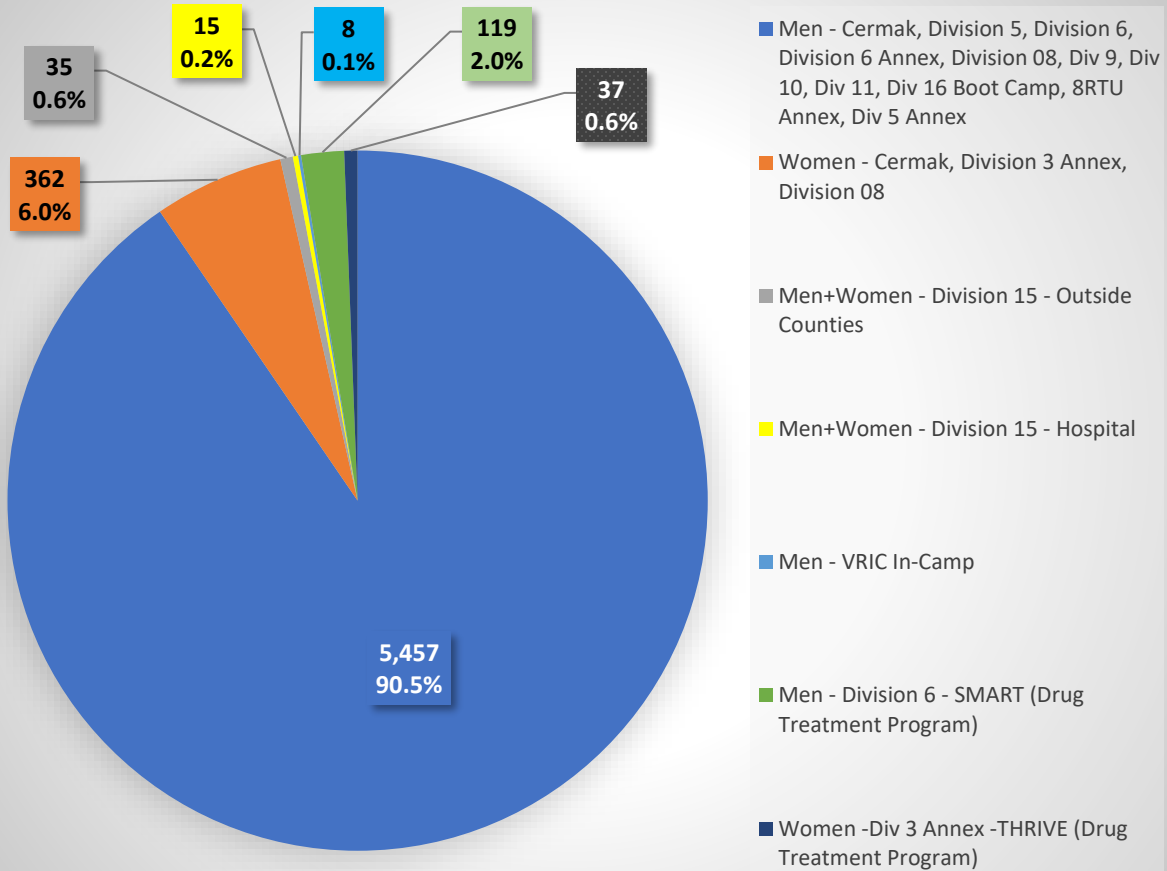

# Sheriff's Daily Report

## 8/4/2025

Under the Custody of the Sheriff	
Total Male and Female	6,971
Jail Population	6,033
Community Corrections	938

### Jail Population - Behind the Walls