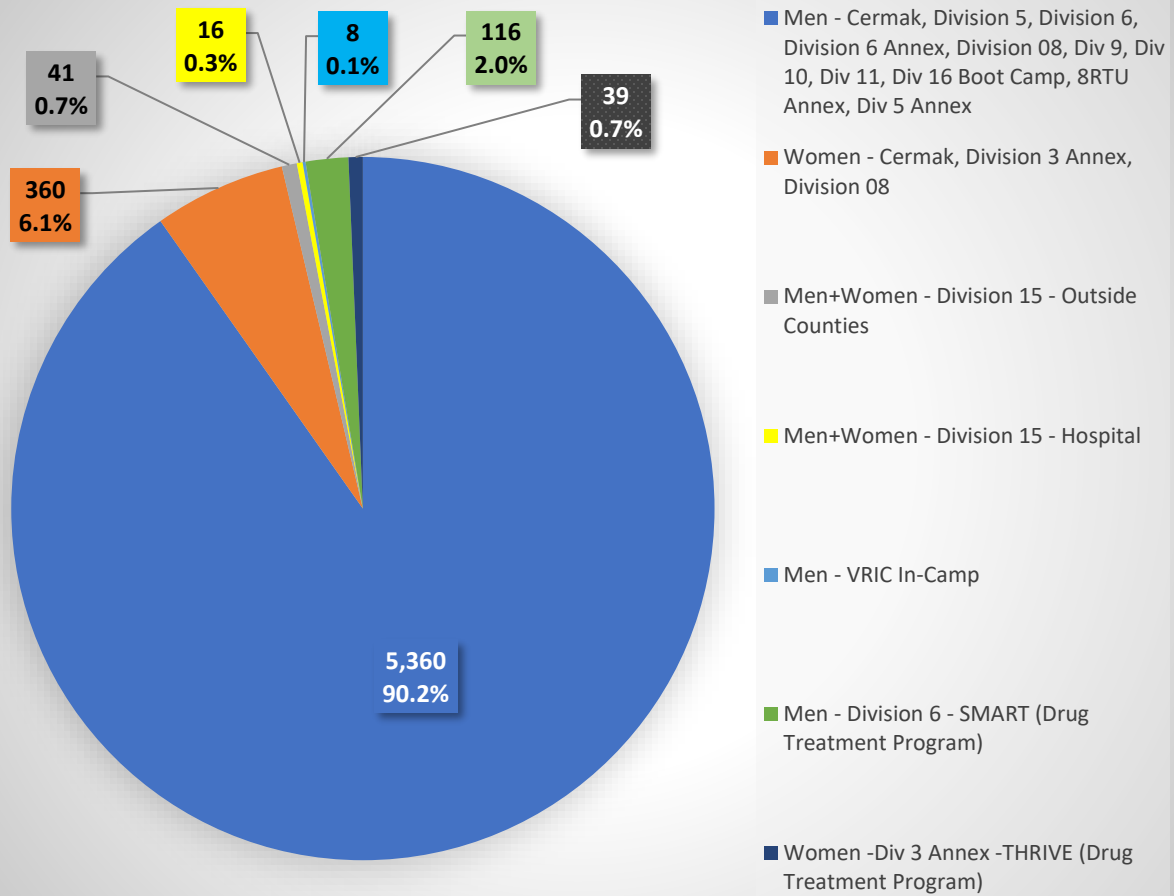

Sheriff's Daily Report

8/19/2025

Under the Custody of the Sheriff	
Total Male and Female	6,813
Jail Population	5,940
Community Corrections	873

Jail Population - Behind the Walls

Sheriff's Daily Report

8/19/2025

CCSO Population Demographics