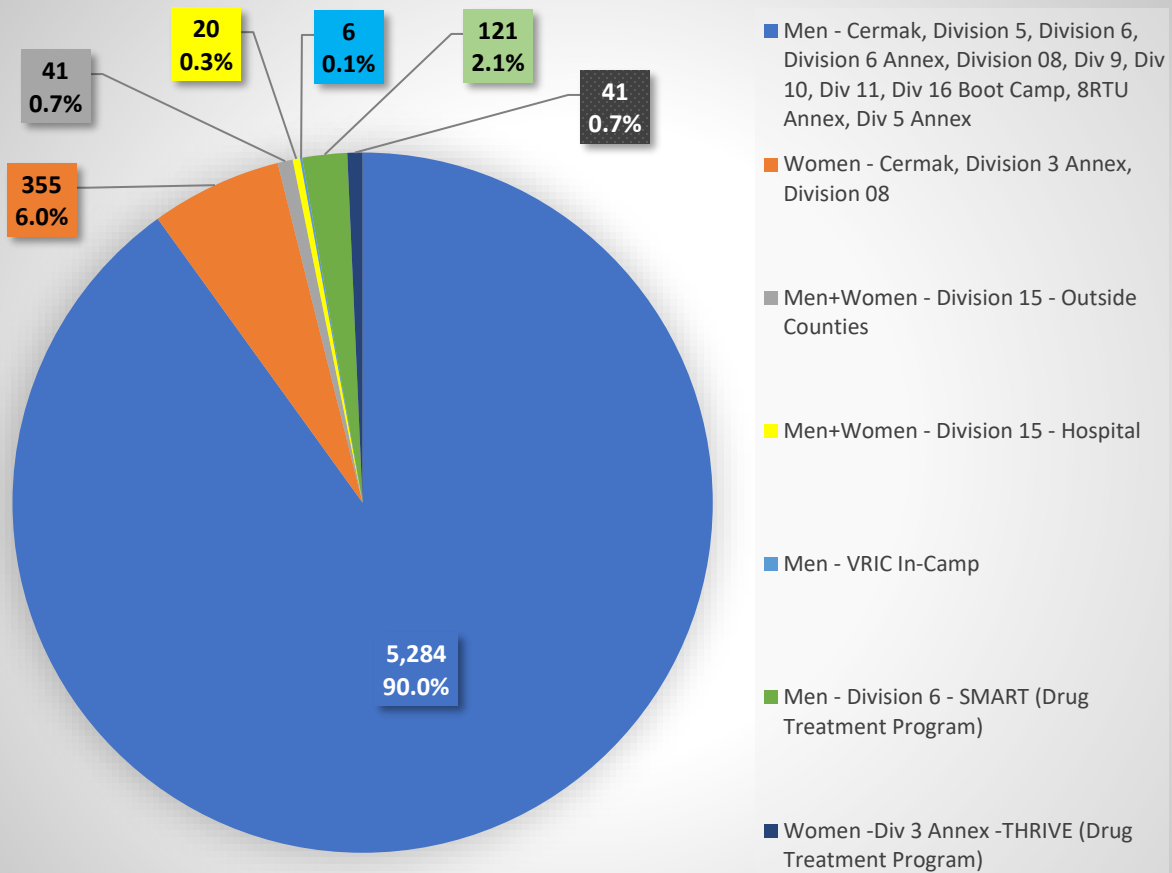

# Sheriff's Daily Report

## 9/6/2025

Under the Custody of the Sheriff	
Total Male and Female	6,680
Jail Population	5,868
Community Corrections	812

### Jail Population - Behind the Walls