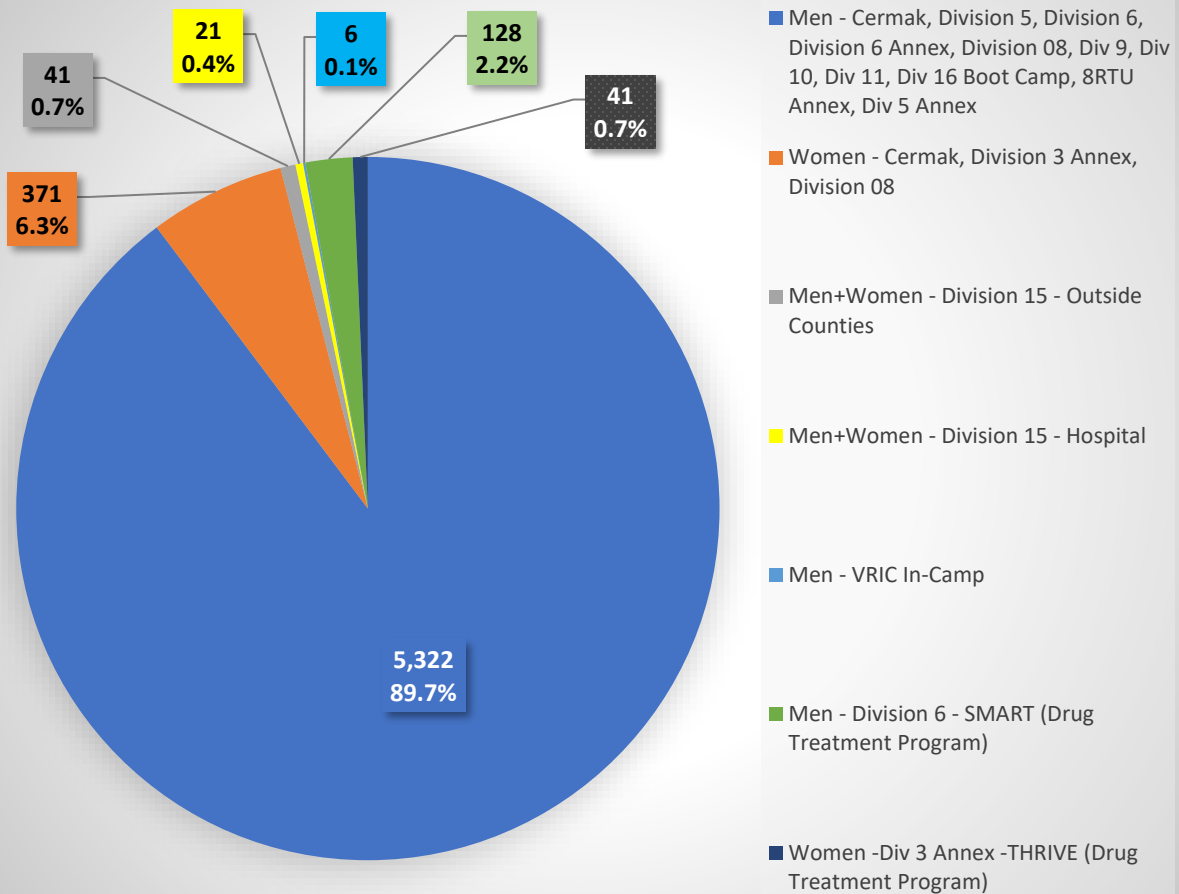

Sheriff's Daily Report

9/10/2025

Under the Custody of the Sheriff	
Total Male and Female	6,729
Jail Population	5,930
Community Corrections	799

Jail Population - Behind the Walls

Sheriff's Daily Report

9/10/2025

CCSO Population Demographics