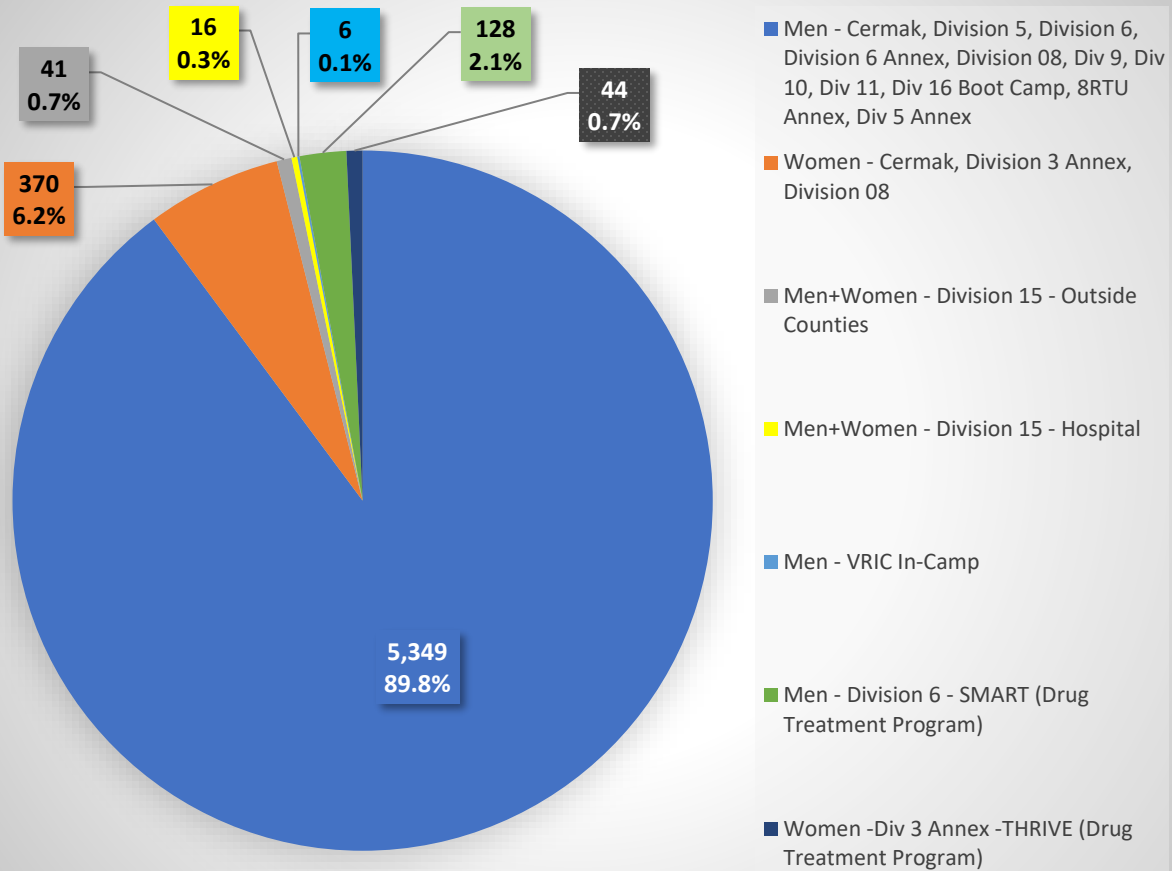

Sheriff's Daily Report

9/12/2025

Under the Custody of the Sheriff	
Total Male and Female	6,743
Jail Population	5,954
Community Corrections	789

Jail Population - Behind the Walls

Sheriff's Daily Report

9/12/2025

CCSO Population Demographics