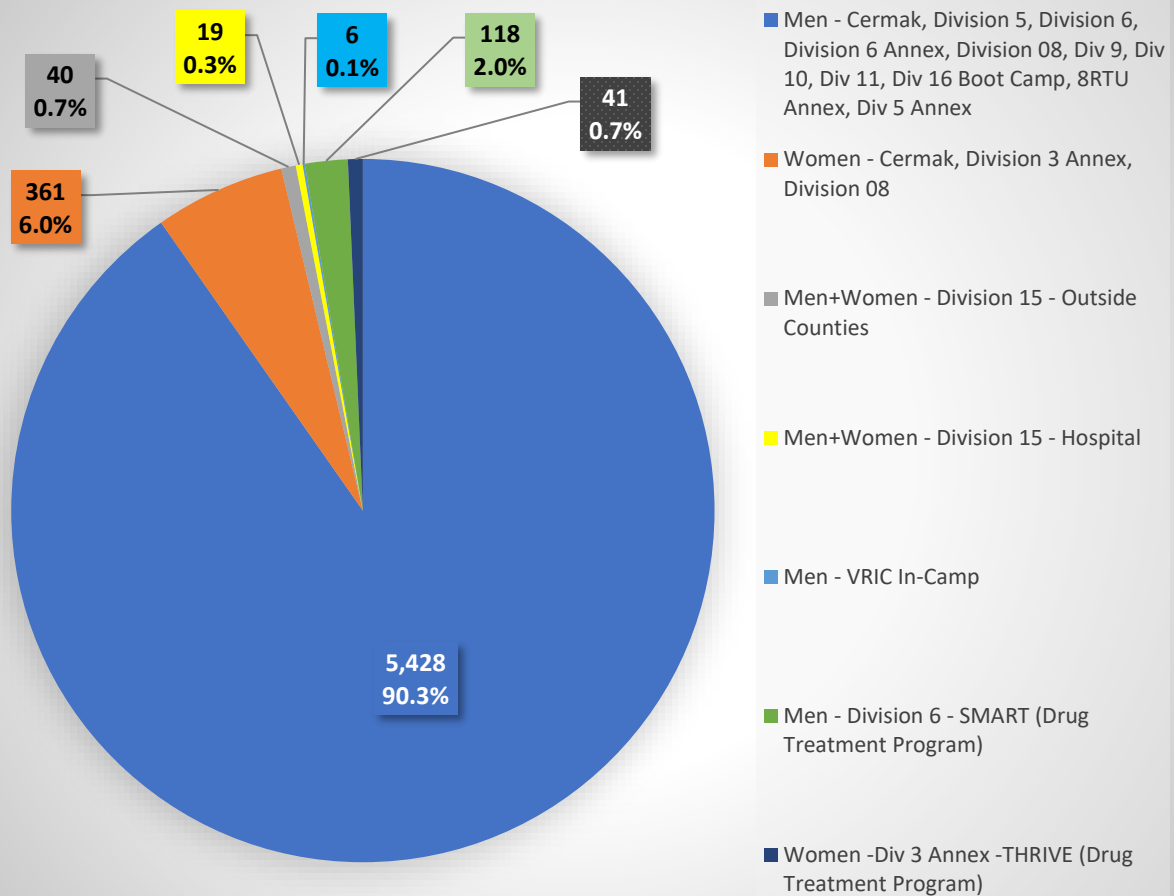

# Sheriff's Daily Report

9/23/2025

Under the Custody of the Sheriff	
Total Male and Female	6,758
Jail Population	6,013
Community Corrections	745

## Jail Population - Behind the Walls

## CCSO Population Demographics