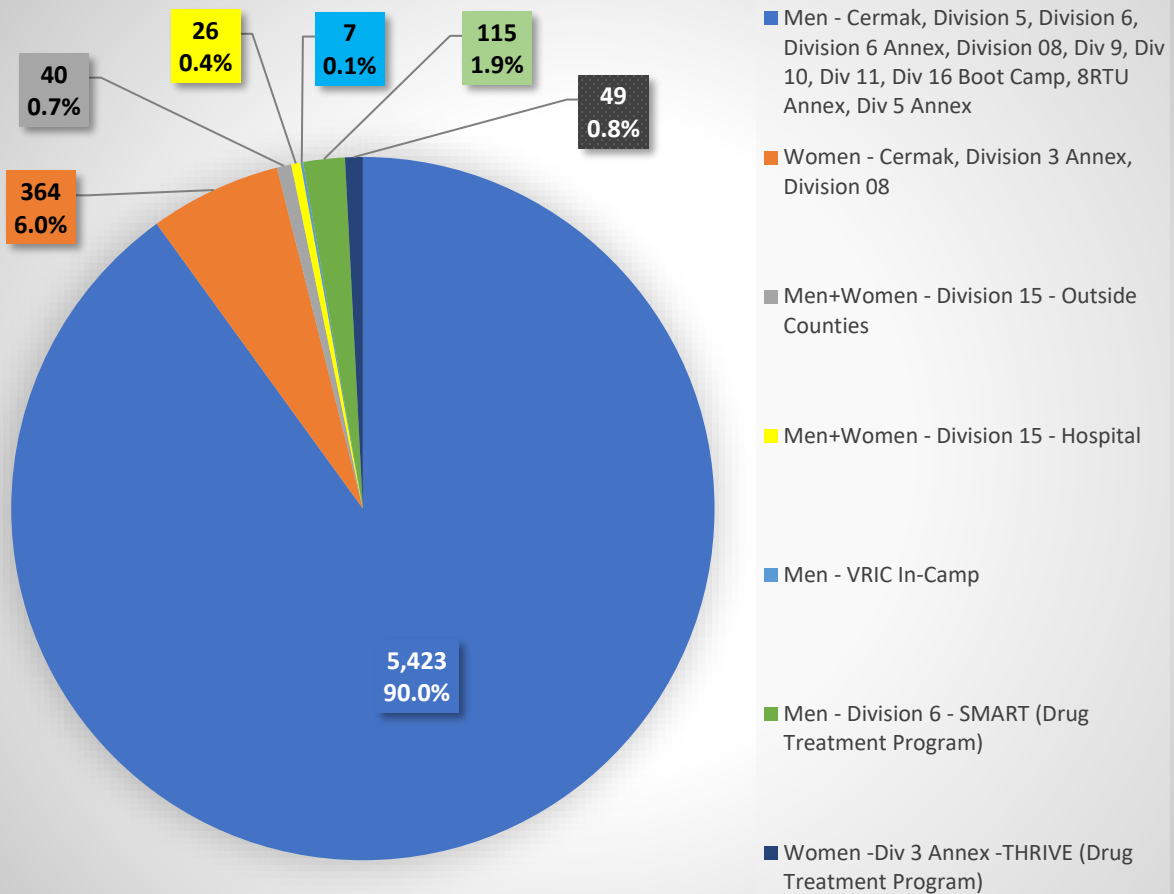

Sheriff's Daily Report

9/30/2025

Under the Custody of the Sheriff	
Total Male and Female	6,739
Jail Population	6,024
Community Corrections	715

Jail Population - Behind the Walls

Sheriff's Daily Report

9/30/2025

CCSO Population Demographics