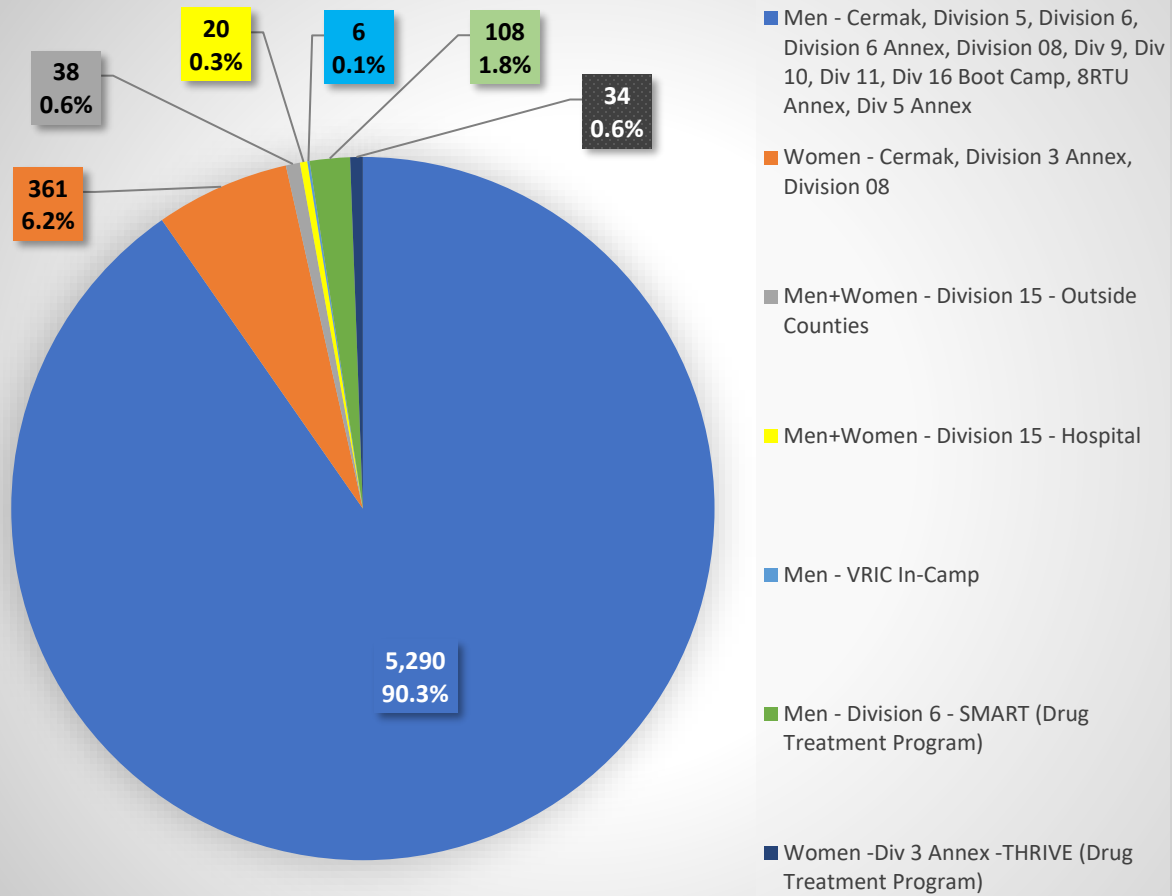

Sheriff's Daily Report

10/31/2025

Under the Custody of the Sheriff	
Total Male and Female	6,459
Jail Population	5,857
Community Corrections	602

Jail Population - Behind the Walls

Sheriff's Daily Report

10/31/2025

CCSO Population Demographics