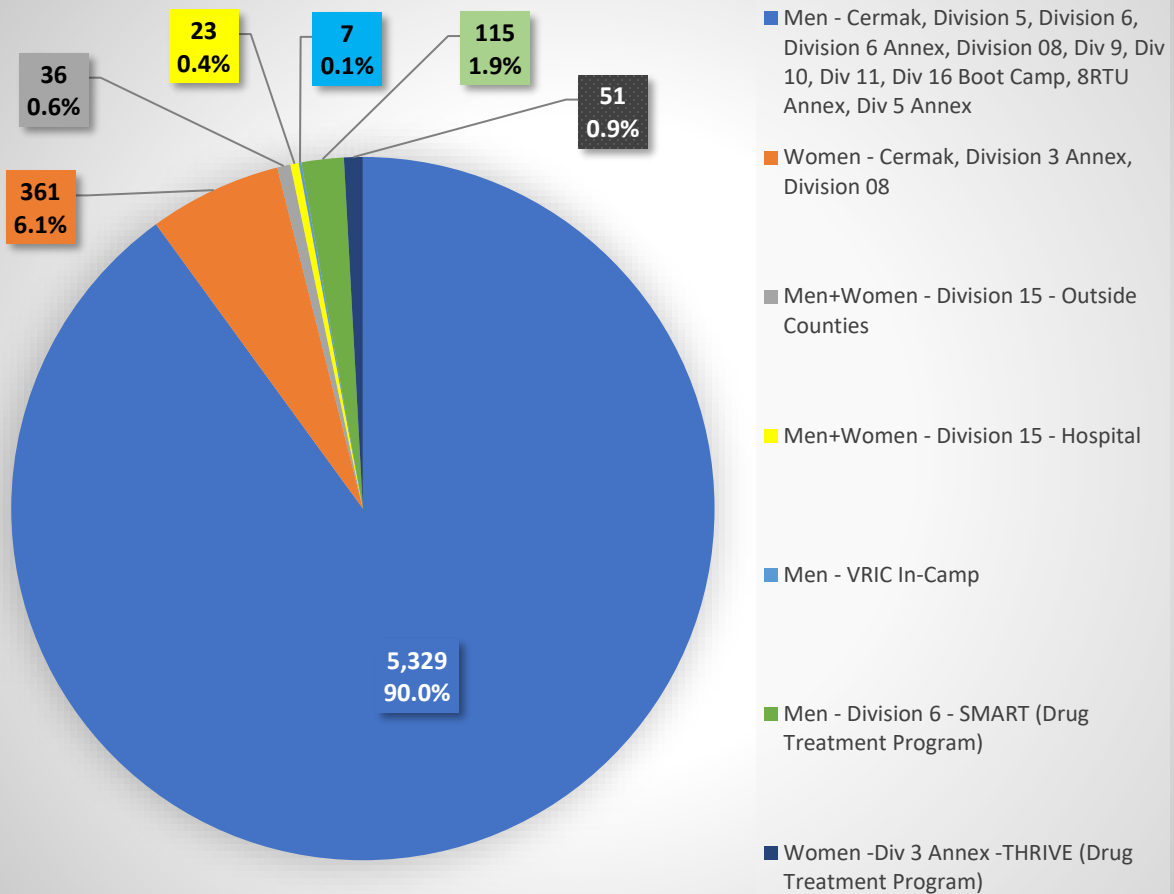

Sheriff's Daily Report

11/9/2025

Under the Custody of the Sheriff	
Total Male and Female	6,489
Jail Population	5,922
Community Corrections	567

Jail Population - Behind the Walls

Sheriff's Daily Report

11/9/2025

CCSO Population Demographics