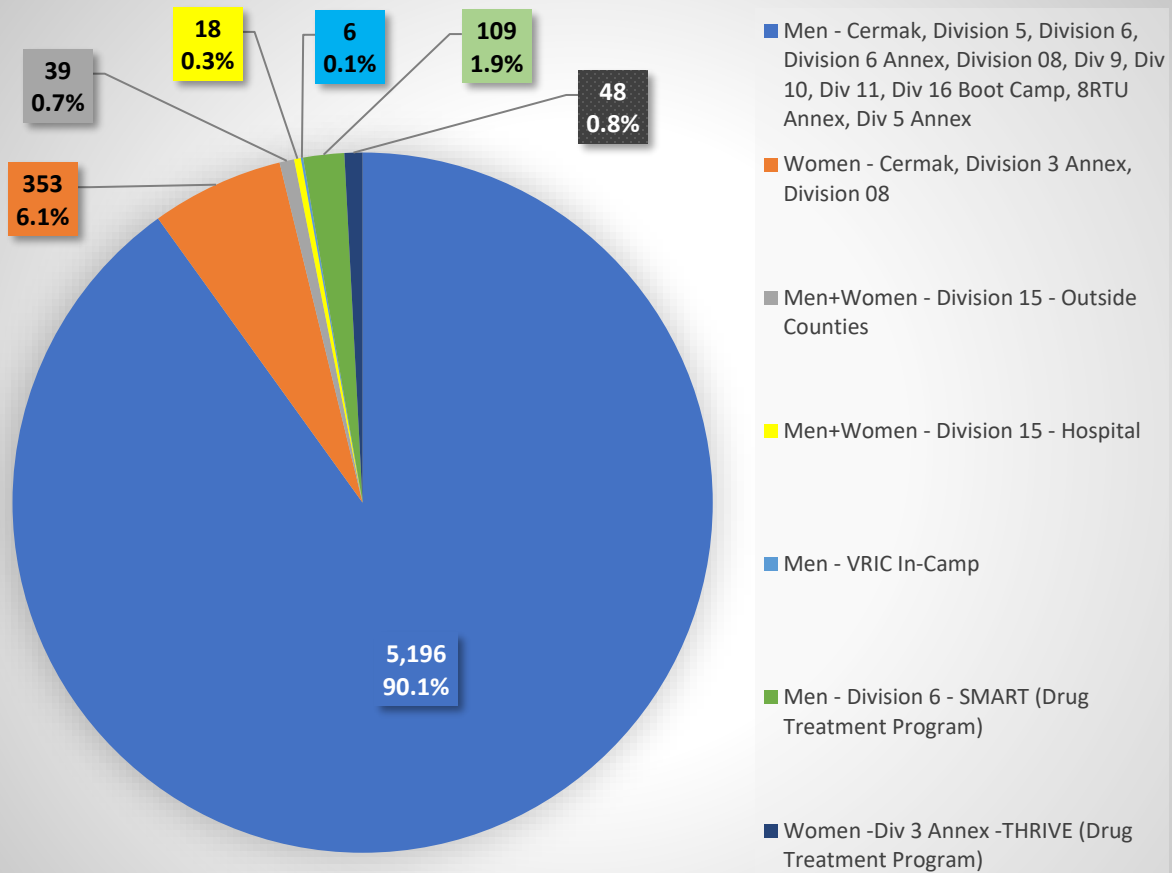

# Sheriff's Daily Report

## 11/14/2025

Under the Custody of the Sheriff	
Total Male and Female	6,320
Jail Population	5,769
Community Corrections	551

### Jail Population - Behind the Walls