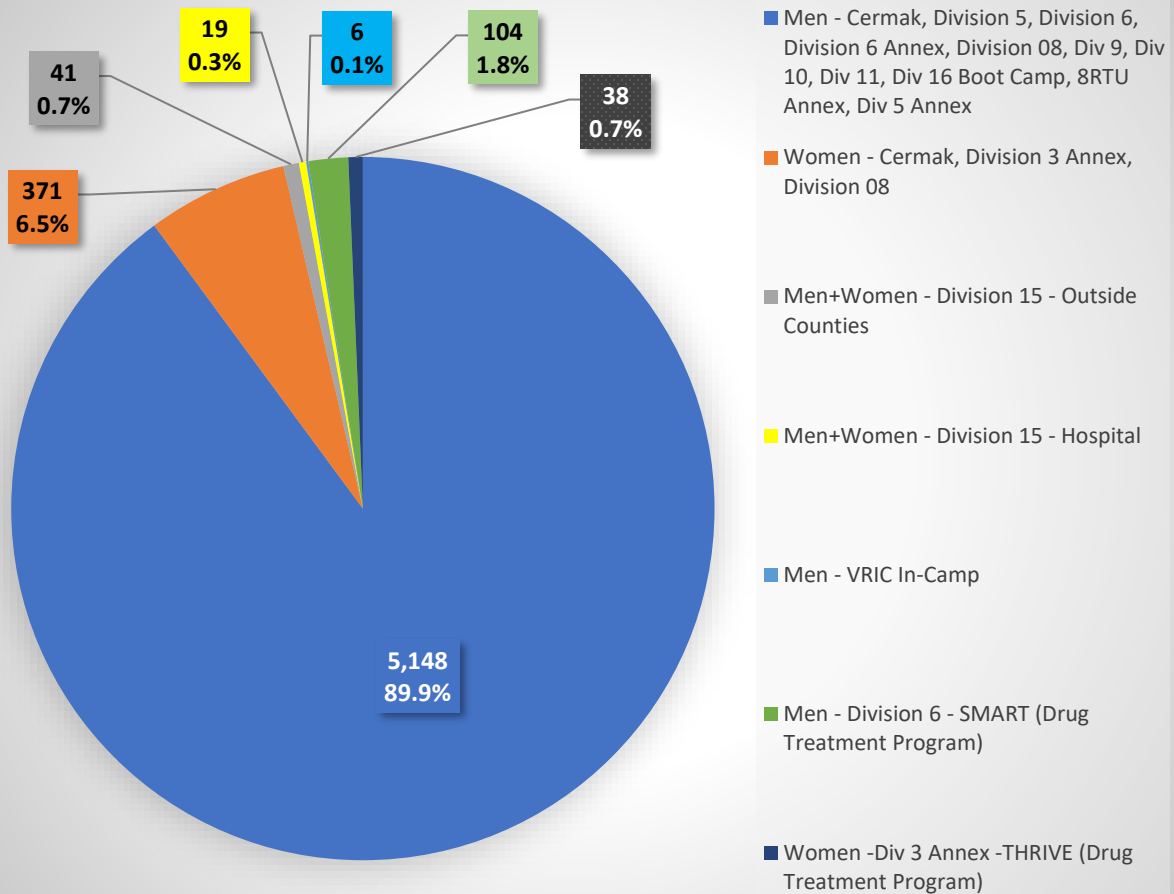

Sheriff's Daily Report

12/11/2025

Under the Custody of the Sheriff	
Total Male and Female	6,206
Jail Population	5,727
Community Corrections	479

Jail Population - Behind the Walls

Sheriff's Daily Report

12/11/2025

CCSO Population Demographics