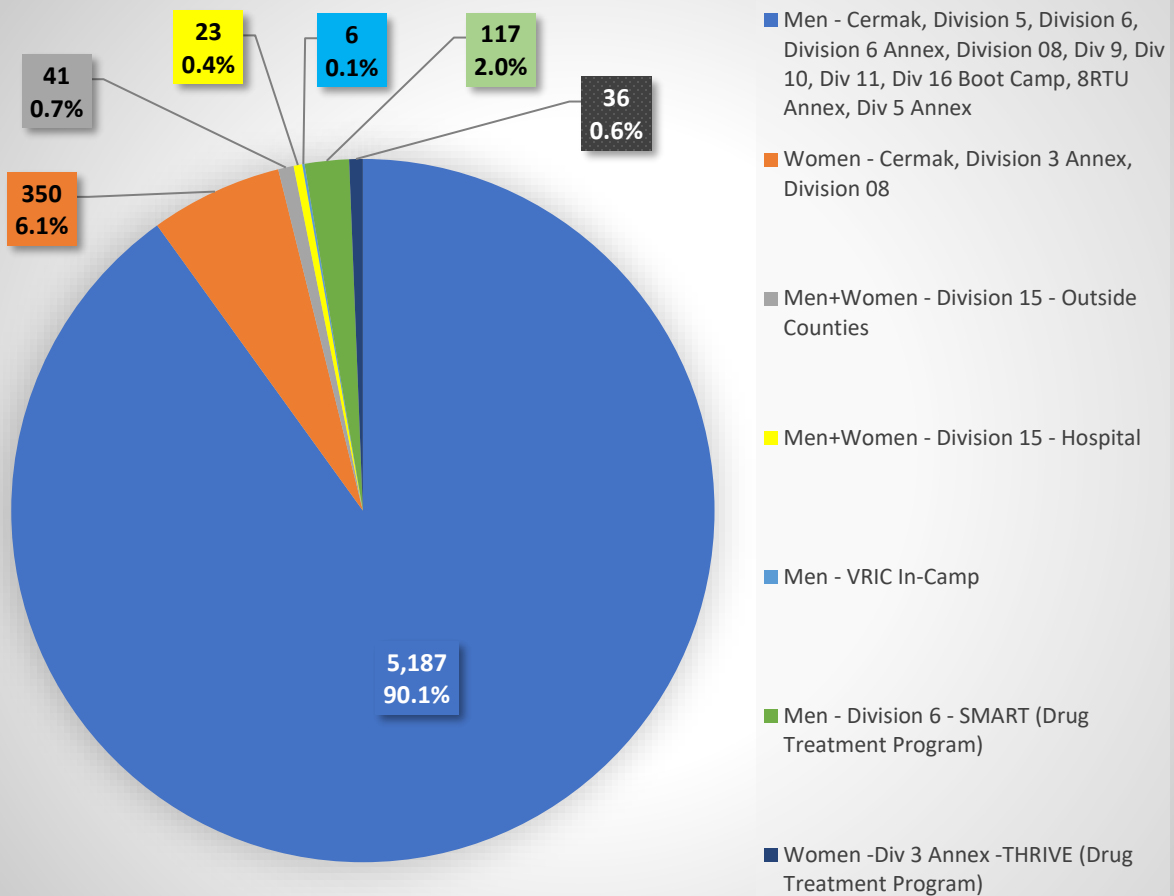

Sheriff's Daily Report

12/29/2025

Under the Custody of the Sheriff	
Total Male and Female	6,210
Jail Population	5,760
Community Corrections	450

Jail Population - Behind the Walls

Sheriff's Daily Report

12/29/2025

CCSO Population Demographics