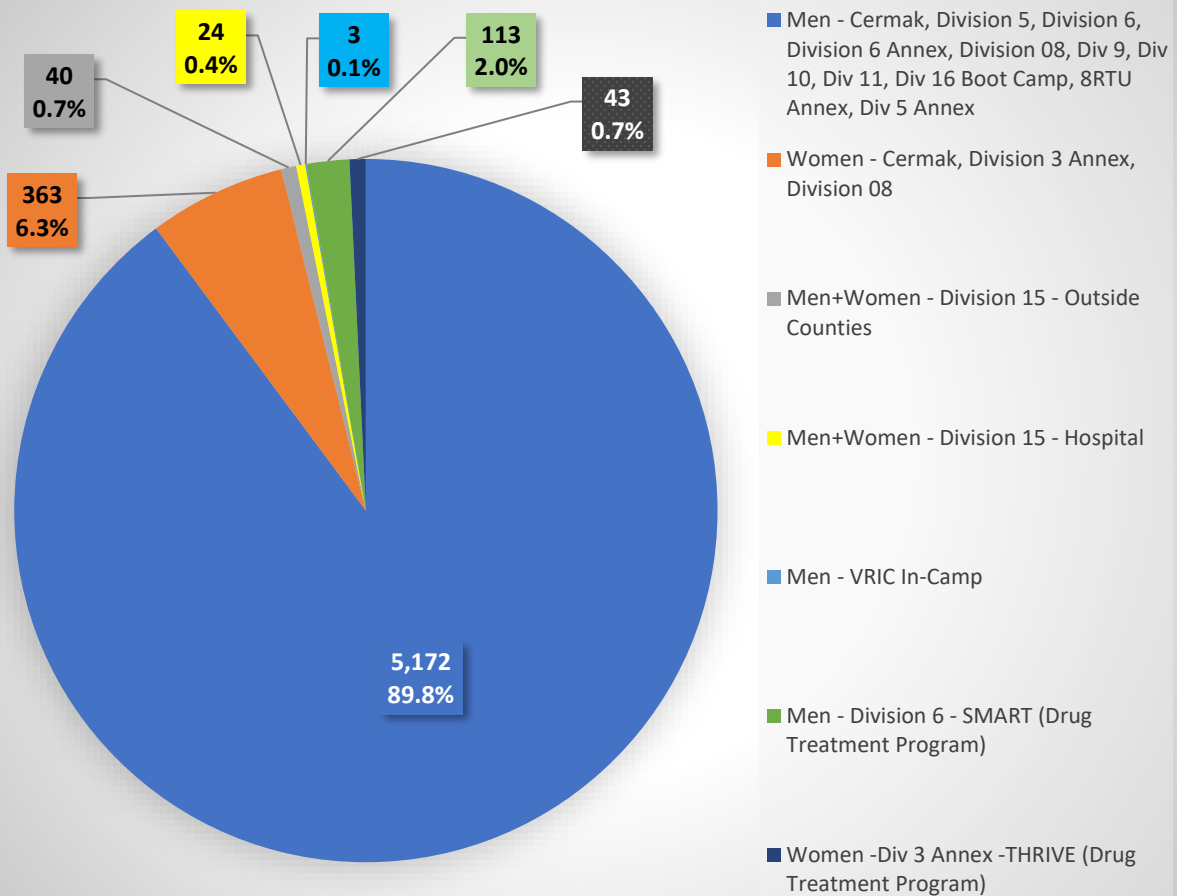

Sheriff's Daily Report

2/26/2026

Under the Custody of the Sheriff	
Total Male and Female	6,101
Jail Population	5,758
Community Corrections	343

Jail Population - Behind the Walls

Sheriff's Daily Report

2/26/2026

CCSO Population Demographics