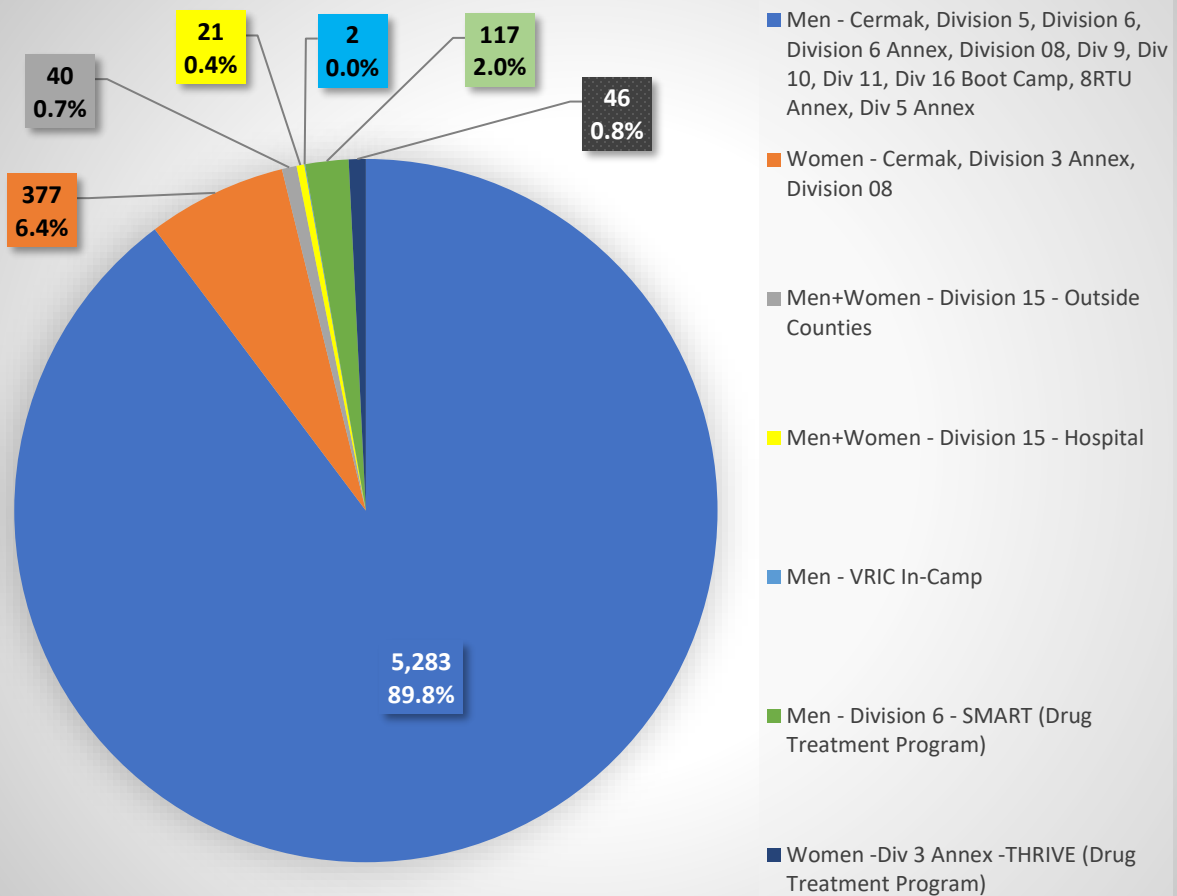

Sheriff's Daily Report

3/2/2026

Under the Custody of the Sheriff	
Total Male and Female	6,230
Jail Population	5,886
Community Corrections	344

Jail Population - Behind the Walls

Sheriff's Daily Report

3/2/2026

CCSO Population Demographics