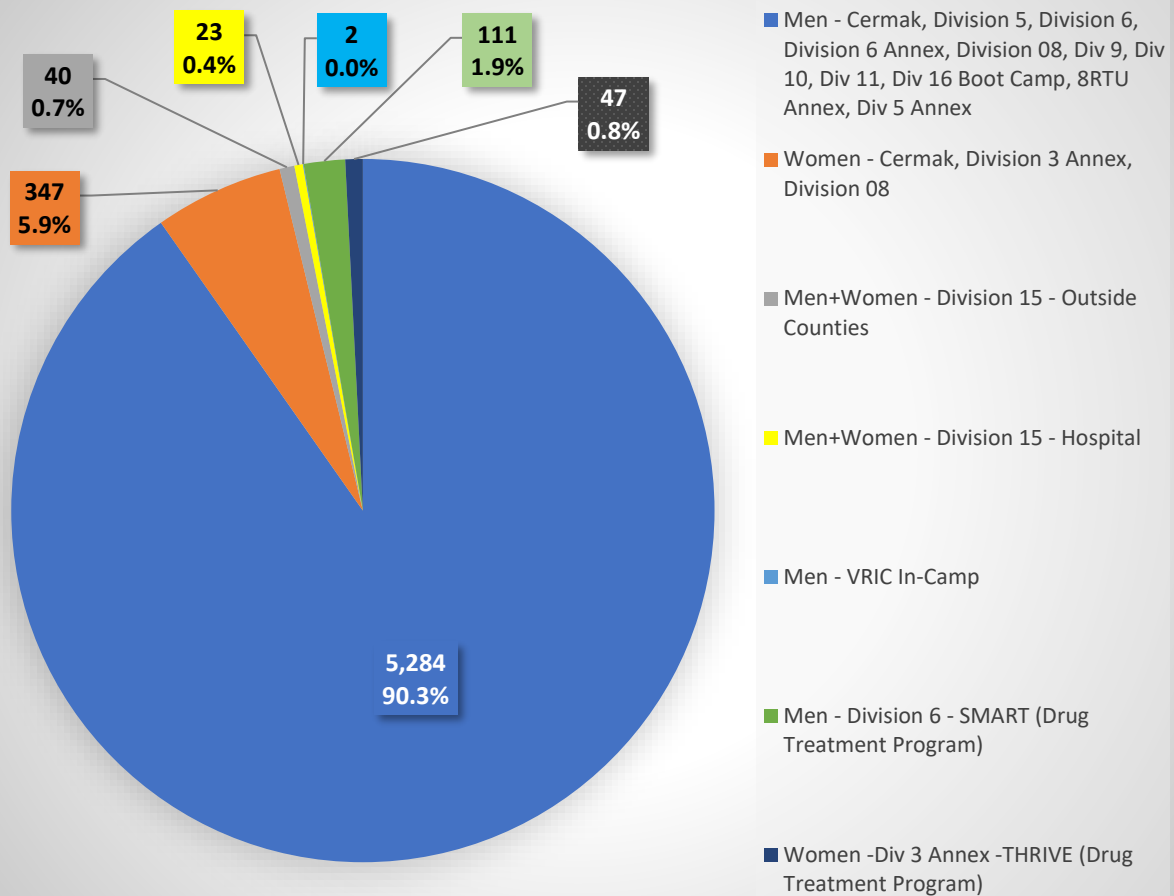

# Sheriff's Daily Report

3/11/2026

Under the Custody of the Sheriff	
Total Male and Female	6,187
Jail Population	5,854
Community Corrections	333

## Jail Population - Behind the Walls

## CCSO Population Demographics