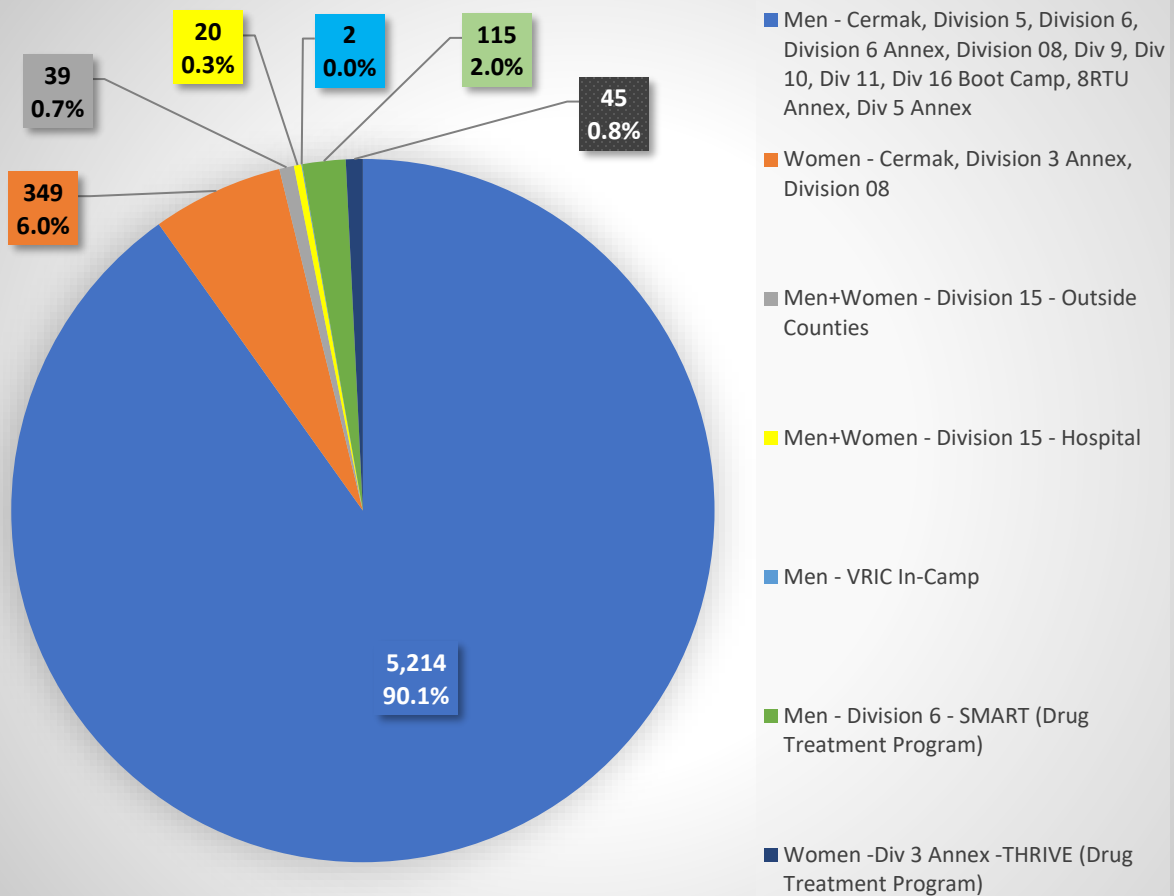

# Sheriff's Daily Report

3/12/2026

Under the Custody of the Sheriff	
Total Male and Female	6,114
Jail Population	5,784
Community Corrections	330

## Jail Population - Behind the Walls

## CCSO Population Demographics