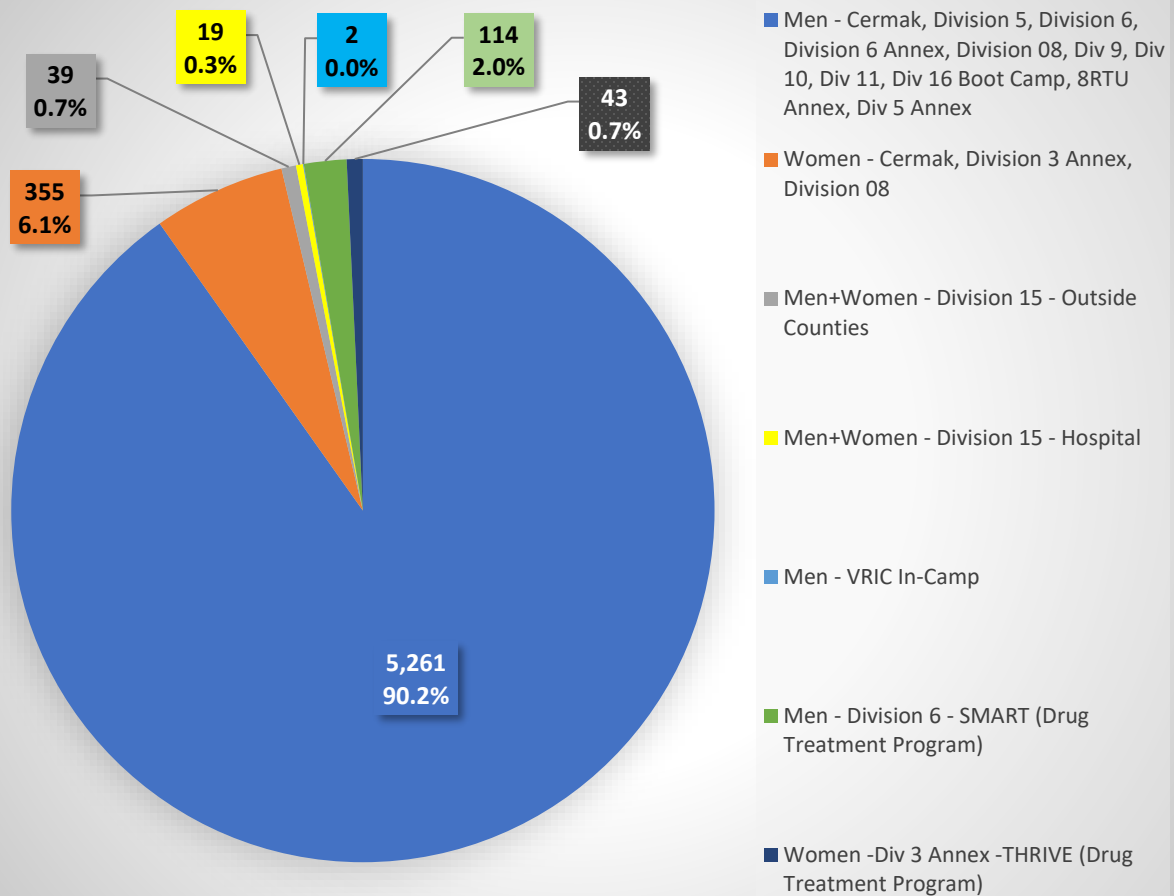

Sheriff's Daily Report

3/15/2026

Under the Custody of the Sheriff	
Total Male and Female	6,158
Jail Population	5,833
Community Corrections	325

Jail Population - Behind the Walls

Sheriff's Daily Report

3/15/2026

CCSO Population Demographics