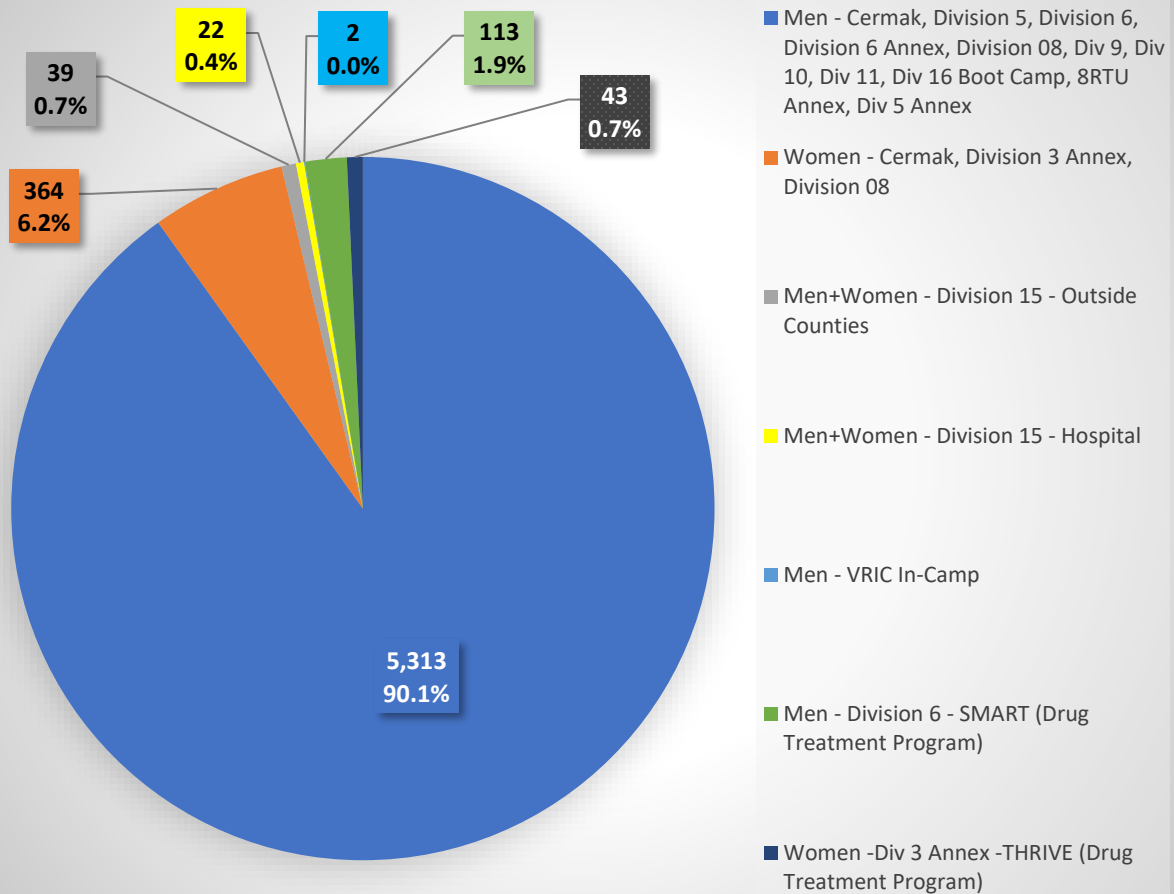

# Sheriff's Daily Report

3/16/2026

Under the Custody of the Sheriff	
Total Male and Female	6,220
Jail Population	5,896
Community Corrections	324

## Jail Population - Behind the Walls