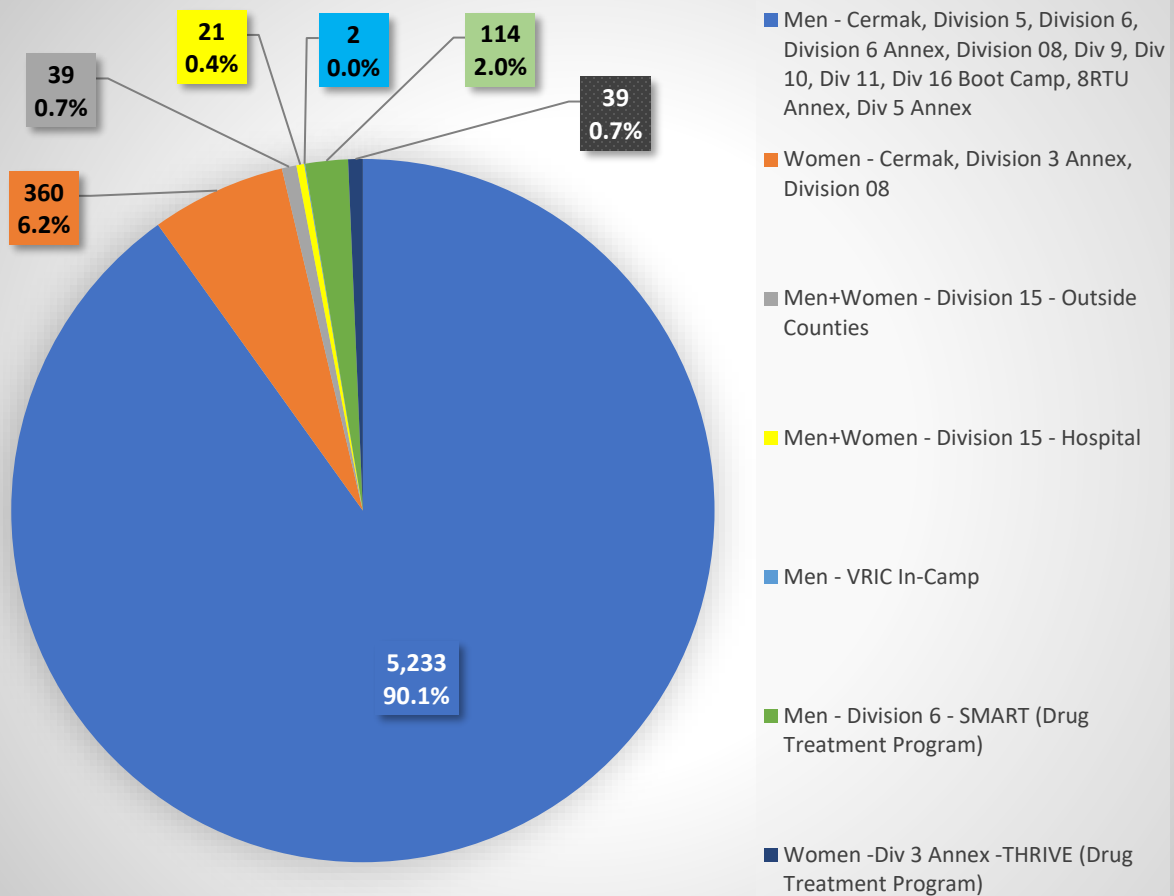

# Sheriff's Daily Report

## 3/17/2026

Under the Custody of the Sheriff	
Total Male and Female	6,127
Jail Population	5,808
Community Corrections	319

### Jail Population - Behind the Walls

## CCSO Population Demographics