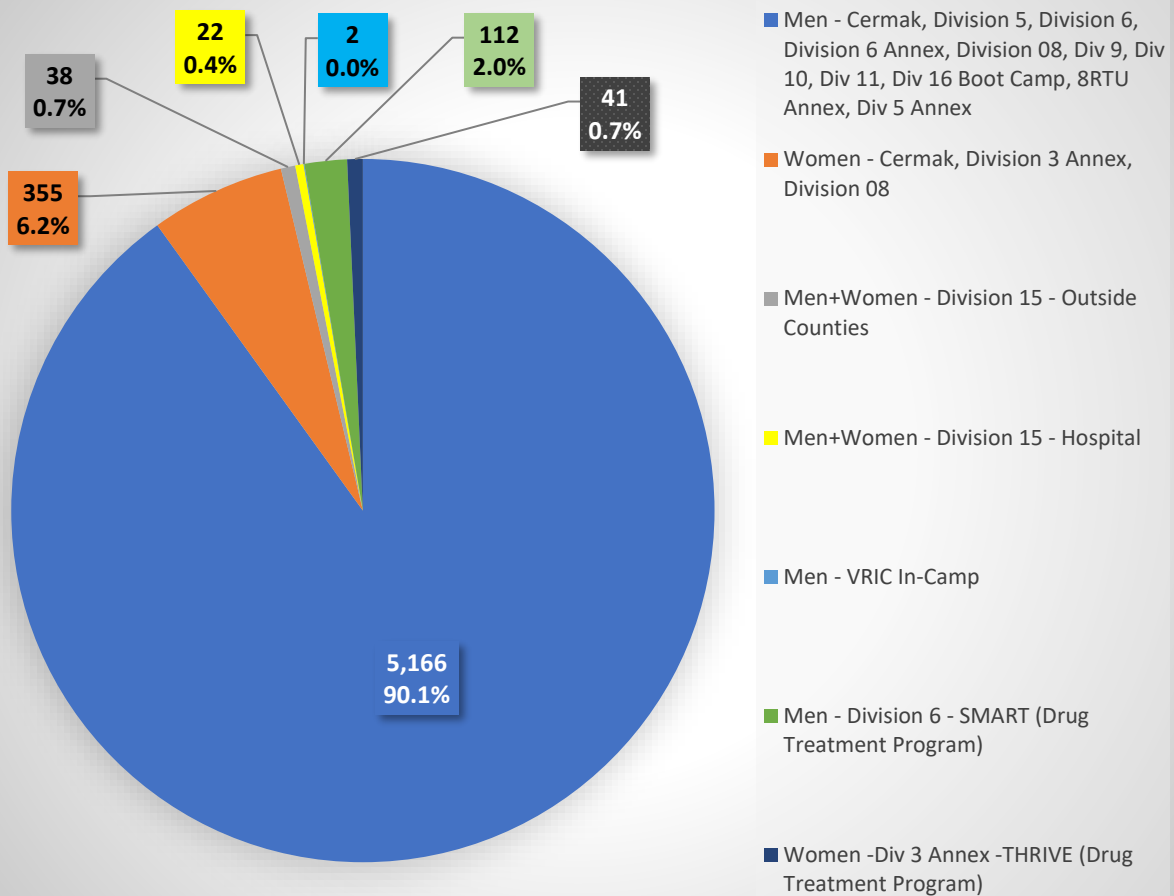

Sheriff's Daily Report

3/19/2026

Under the Custody of the Sheriff	
Total Male and Female	6,050
Jail Population	5,736
Community Corrections	314

Jail Population - Behind the Walls

Sheriff's Daily Report

3/19/2026

CCSO Population Demographics