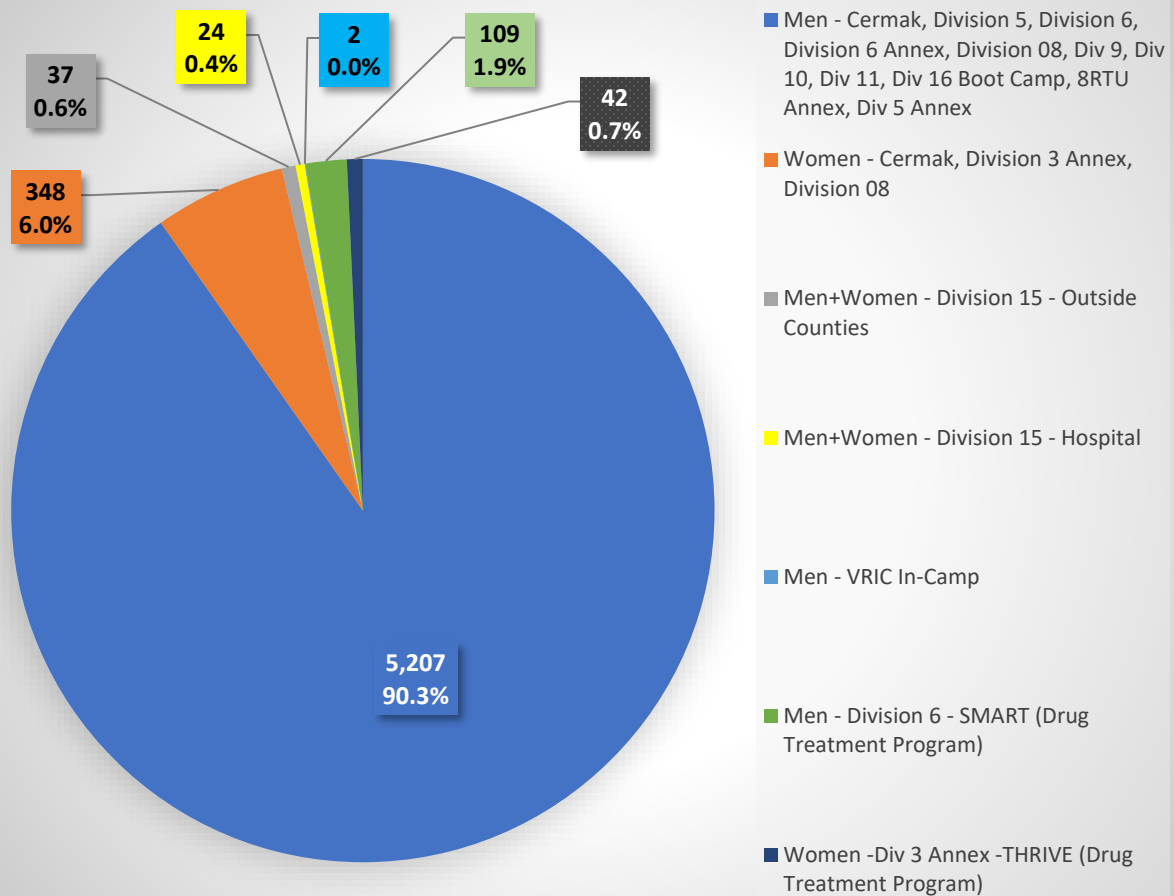

Sheriff's Daily Report

3/25/2026

Under the Custody of the Sheriff	
Total Male and Female	6,075
Jail Population	5,769
Community Corrections	306

Jail Population - Behind the Walls

Sheriff's Daily Report

3/25/2026

CCSO Population Demographics