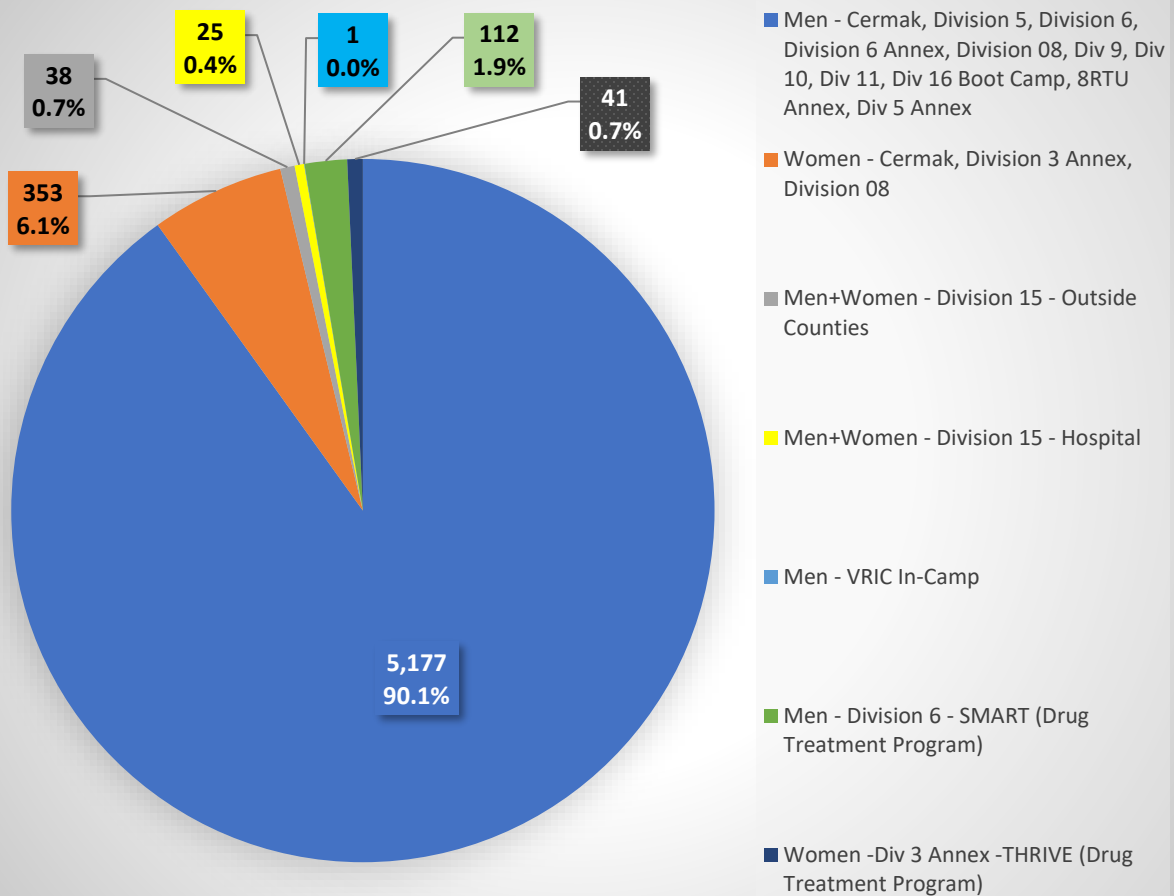

# Sheriff's Daily Report

## 4/1/2026

Under the Custody of the Sheriff	
Total Male and Female	6,042
Jail Population	5,747
Community Corrections	295

### Jail Population - Behind the Walls

## CCSO Population Demographics