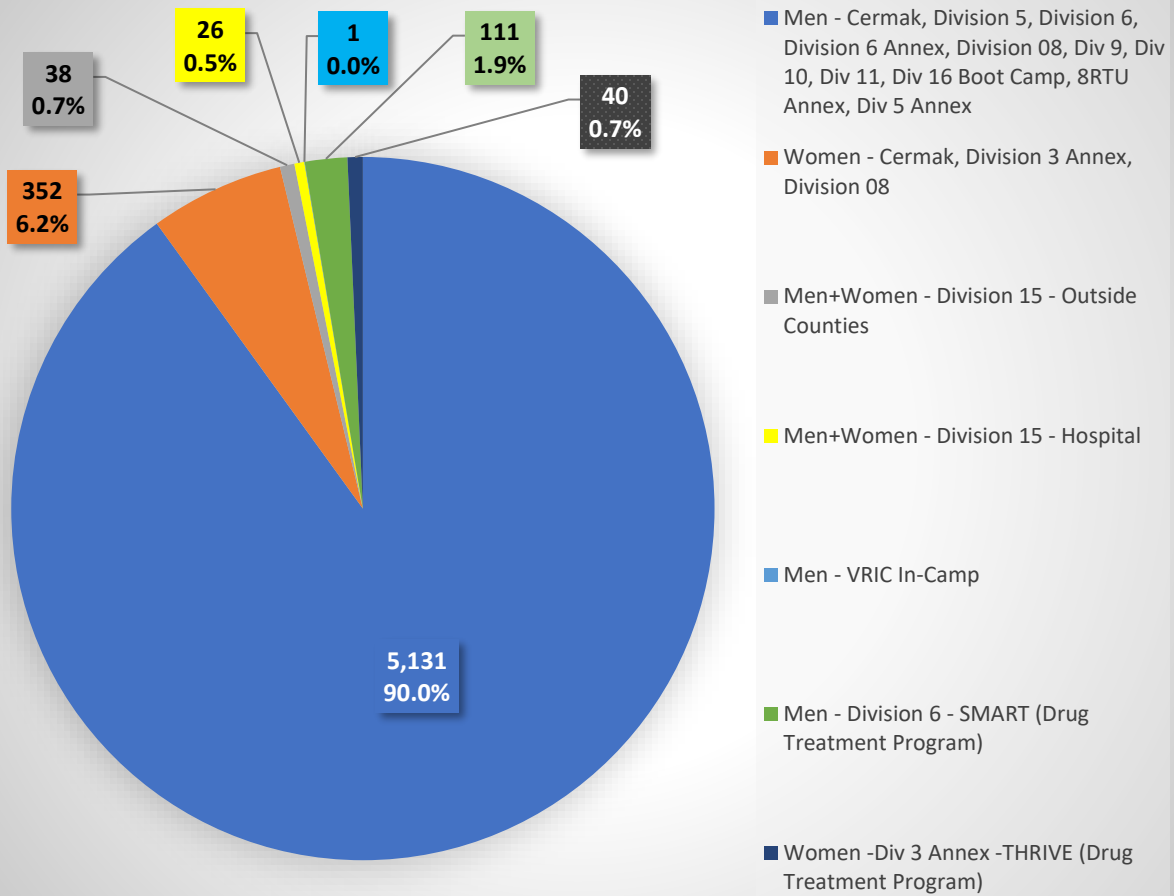

# Sheriff's Daily Report

4/2/2026

| Under the Custody of the Sheriff |       |
|----------------------------------|-------|
| Total Male and Female            | 5,993 |
| Jail Population                  | 5,699 |
| Community Corrections            | 294   |

## Jail Population - Behind the Walls

## CCSO Population Demographics