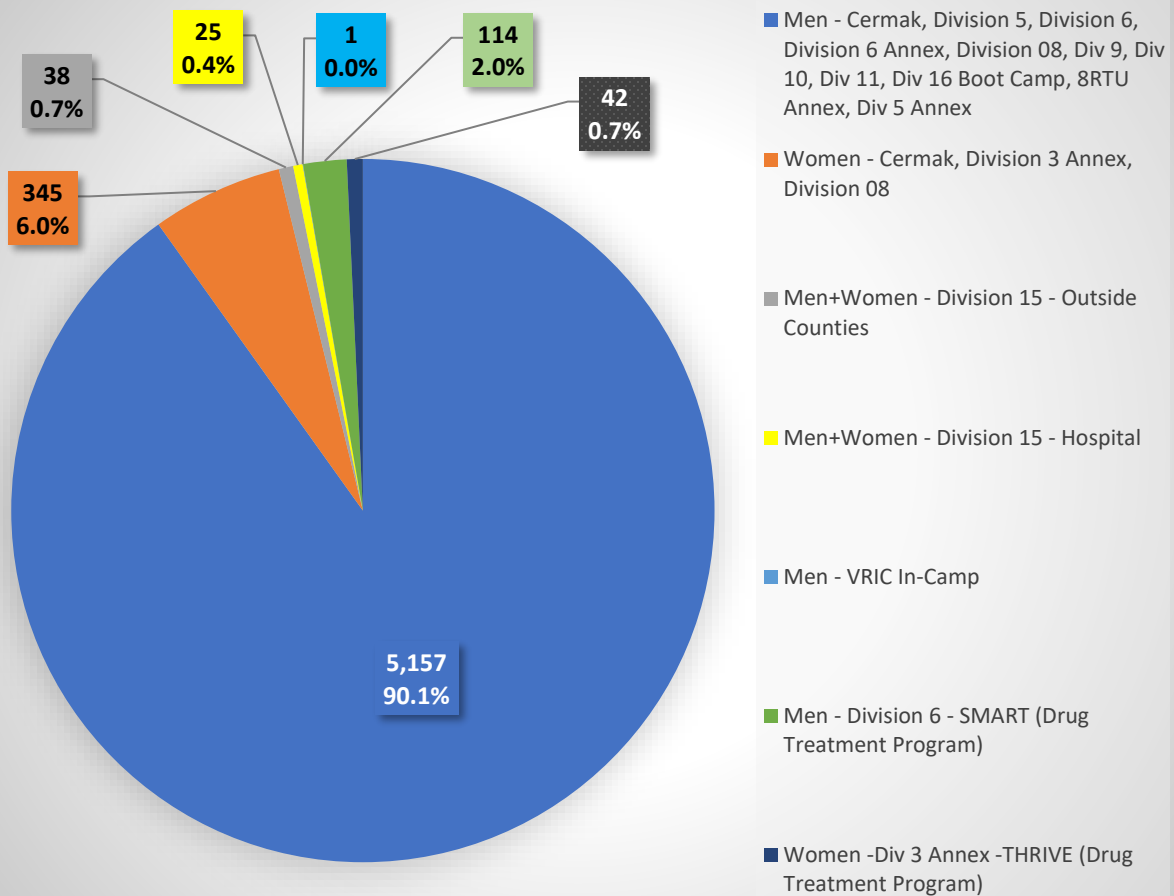

Sheriff's Daily Report

4/3/2026

Under the Custody of the Sheriff	
Total Male and Female	6,014
Jail Population	5,722
Community Corrections	292

Jail Population - Behind the Walls

Sheriff's Daily Report

4/3/2026

CCSO Population Demographics