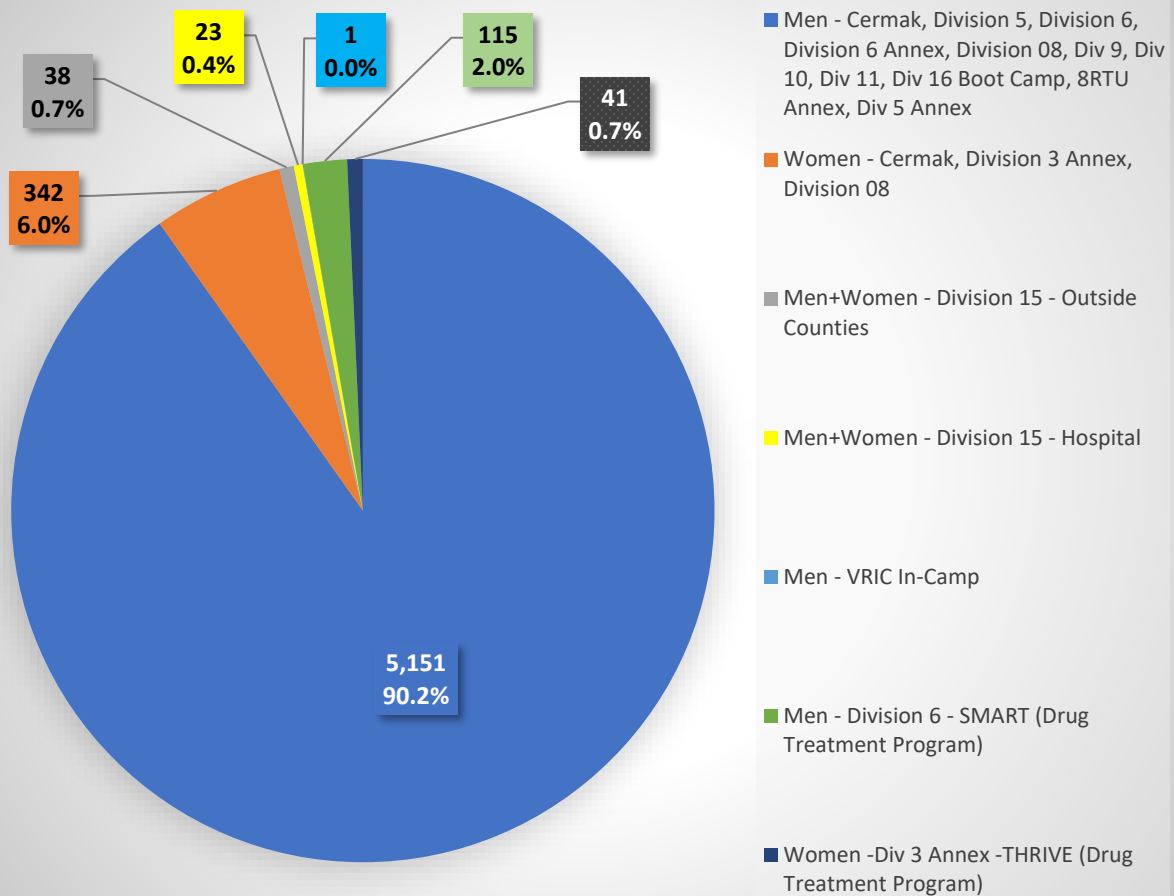

Sheriff's Daily Report

4/4/2026

Under the Custody of the Sheriff	
Total Male and Female	6,004
Jail Population	5,711
Community Corrections	293

Jail Population - Behind the Walls

Sheriff's Daily Report

4/4/2026

CCSO Population Demographics