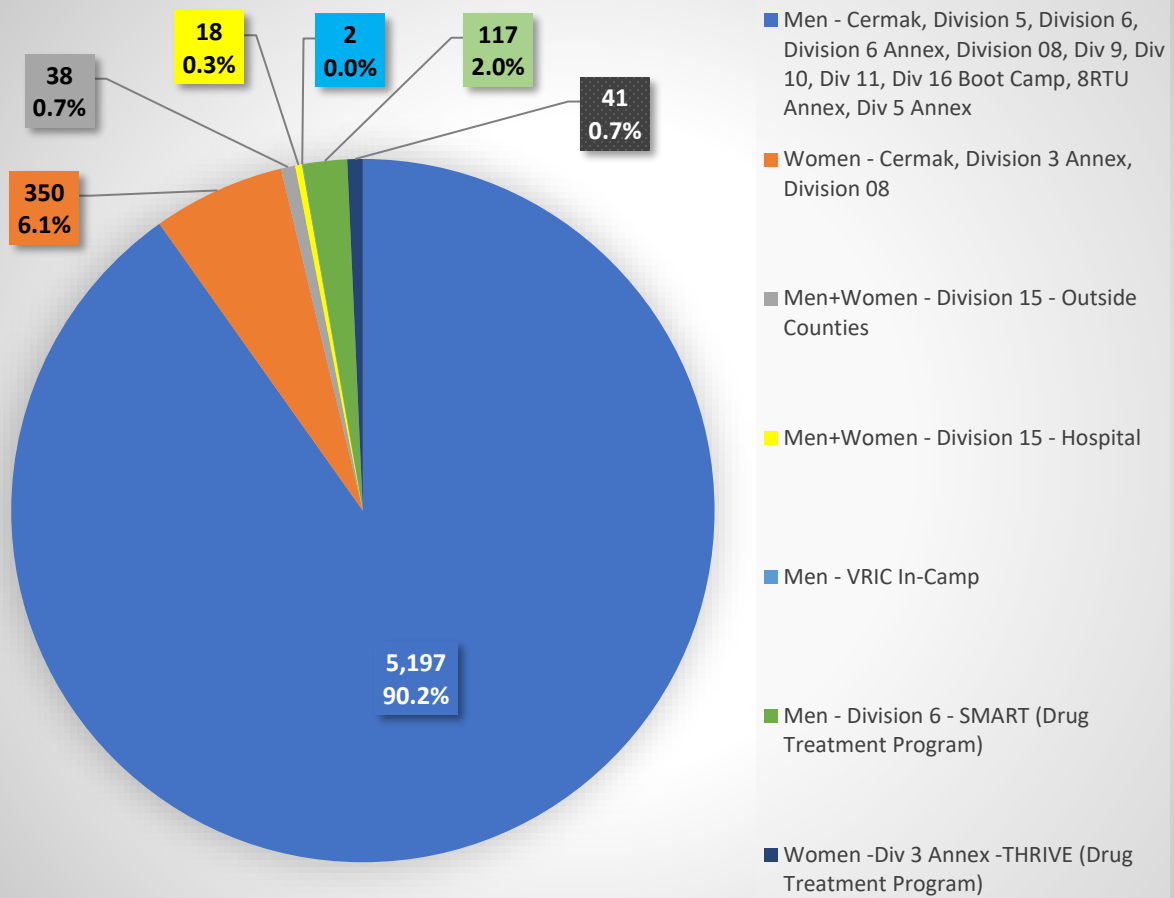

# Sheriff's Daily Report

## 4/5/2026

Under the Custody of the Sheriff	
Total Male and Female	6,055
Jail Population	5,763
Community Corrections	292

### Jail Population - Behind the Walls

## CCSO Population Demographics