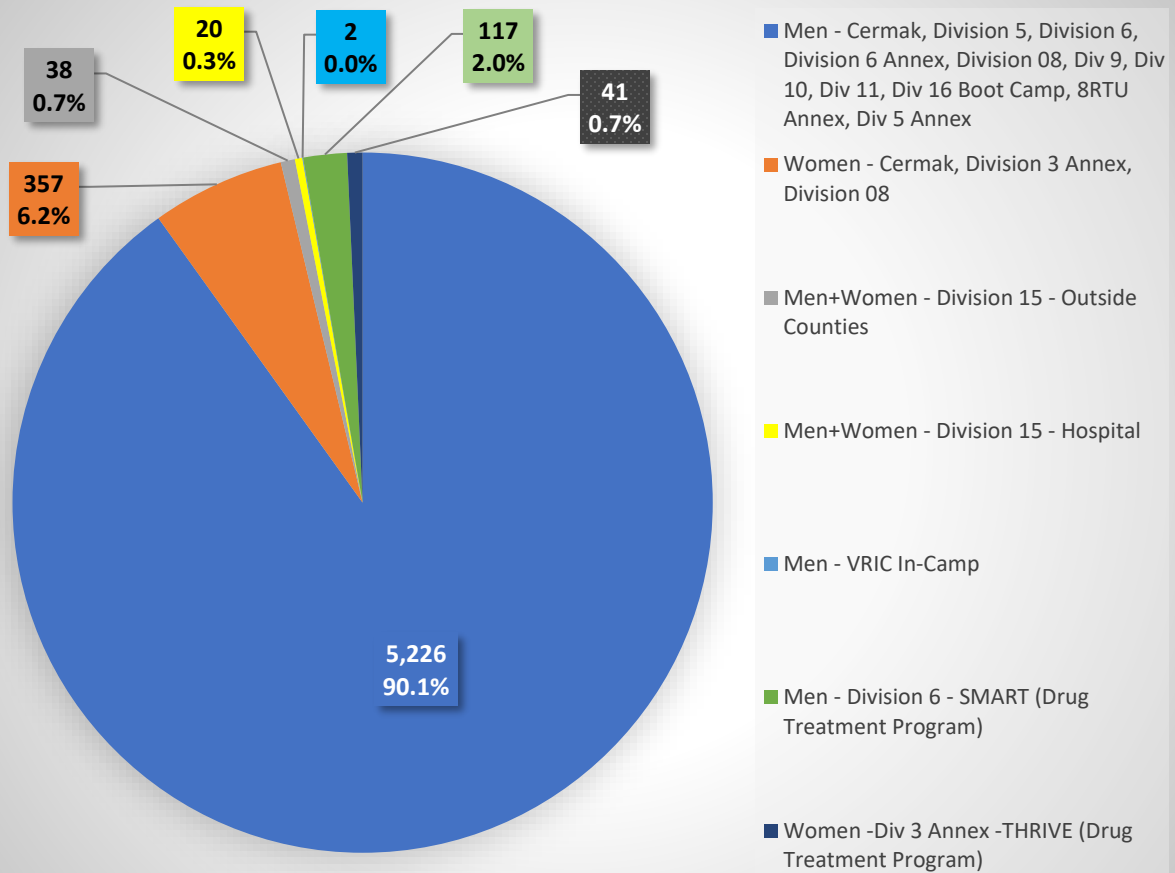

# Sheriff's Daily Report

## 4/6/2026

Under the Custody of the Sheriff	
Total Male and Female	<b>6,093</b>
Jail Population	5,801
Community Corrections	292

### Jail Population - Behind the Walls