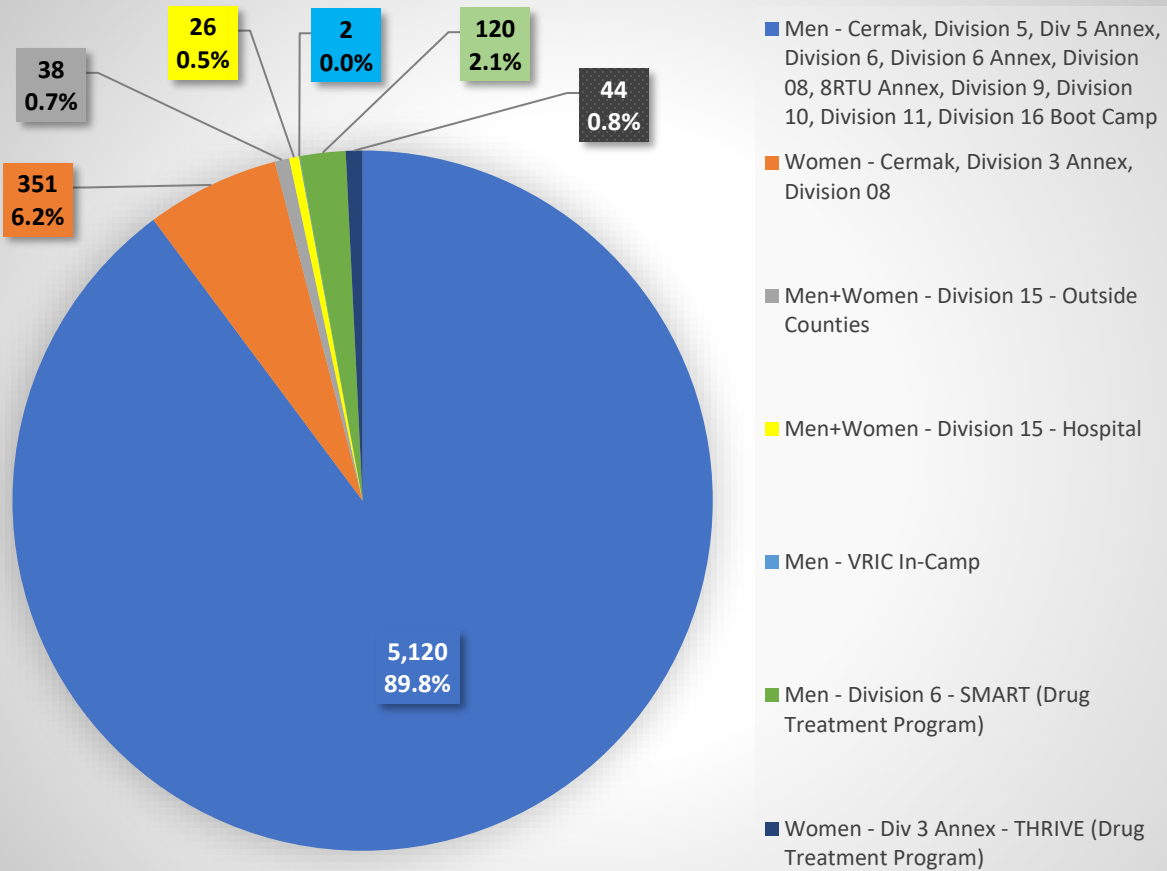

Sheriff's Daily Report

4/7/2026

Under the Custody of the Sheriff	
Total Male and Female	5,993
Jail Population	5,701
Community Corrections	292

Jail Population - Behind the Walls

Sheriff's Daily Report

4/7/2026

CCSO Population Demographics