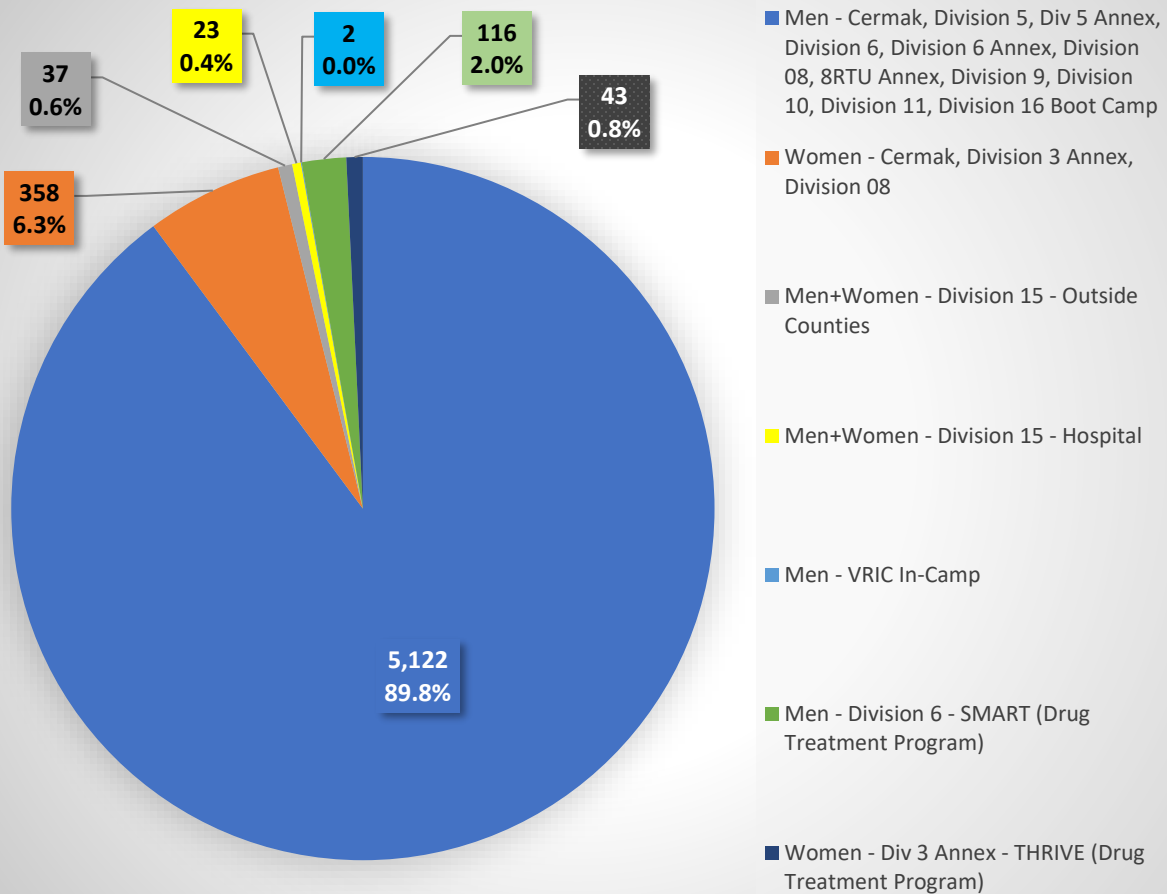

# Sheriff's Daily Report

4/8/2026

Under the Custody of the Sheriff	
Total Male and Female	5,993
Jail Population	5,701
Community Corrections	292

## Jail Population - Behind the Walls