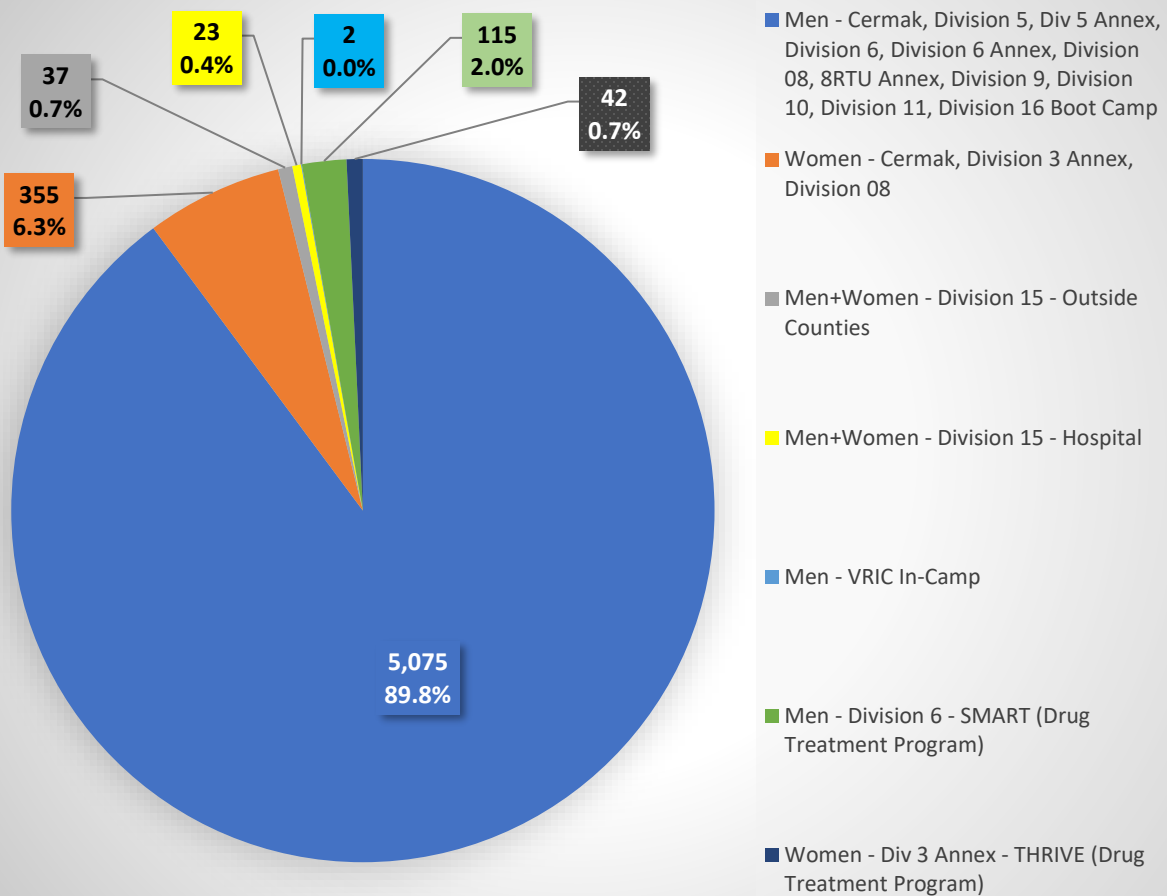

Sheriff's Daily Report

4/9/2026

Under the Custody of the Sheriff	
Total Male and Female	5,937
Jail Population	5,649
Community Corrections	288

Jail Population - Behind the Walls

Sheriff's Daily Report

4/9/2026

CCSO Population Demographics