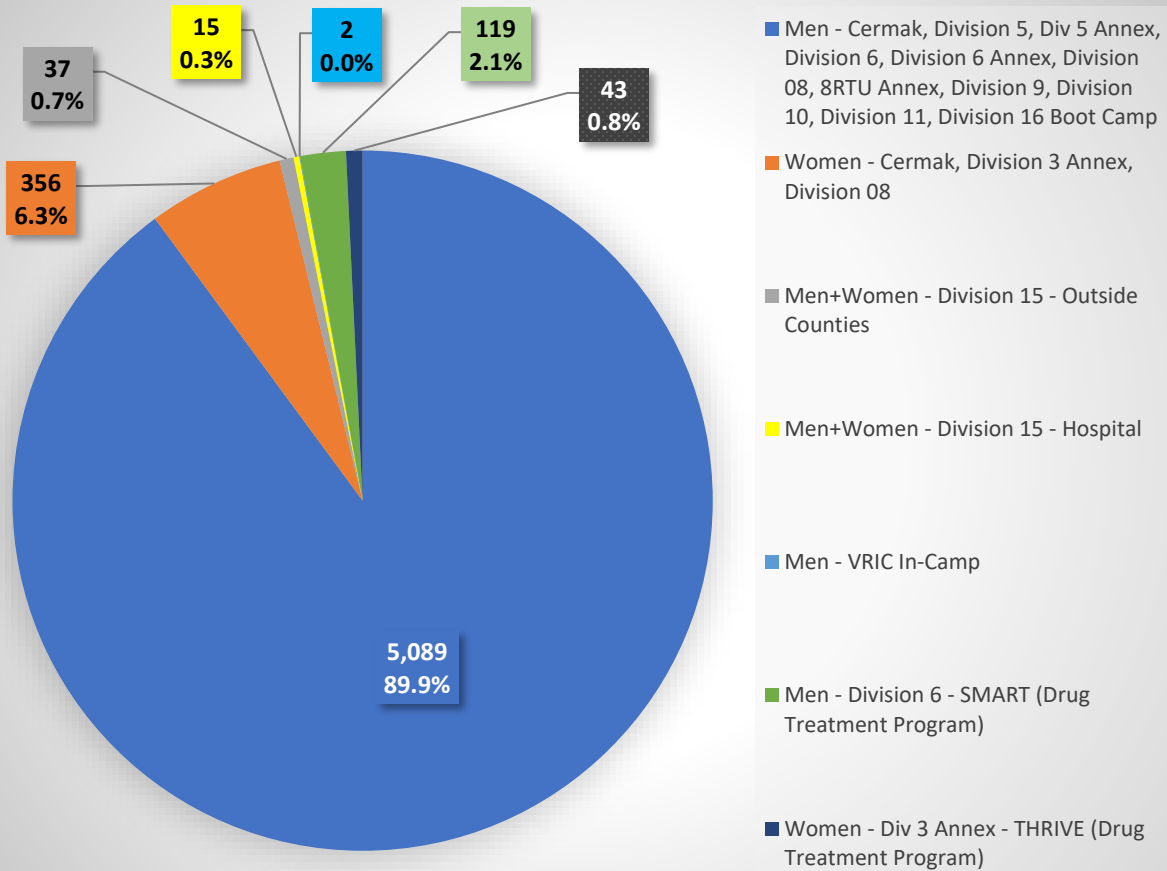

# Sheriff's Daily Report

## 4/10/2026

Under the Custody of the Sheriff	
Total Male and Female	5,946
Jail Population	5,661
Community Corrections	285

### Jail Population - Behind the Walls