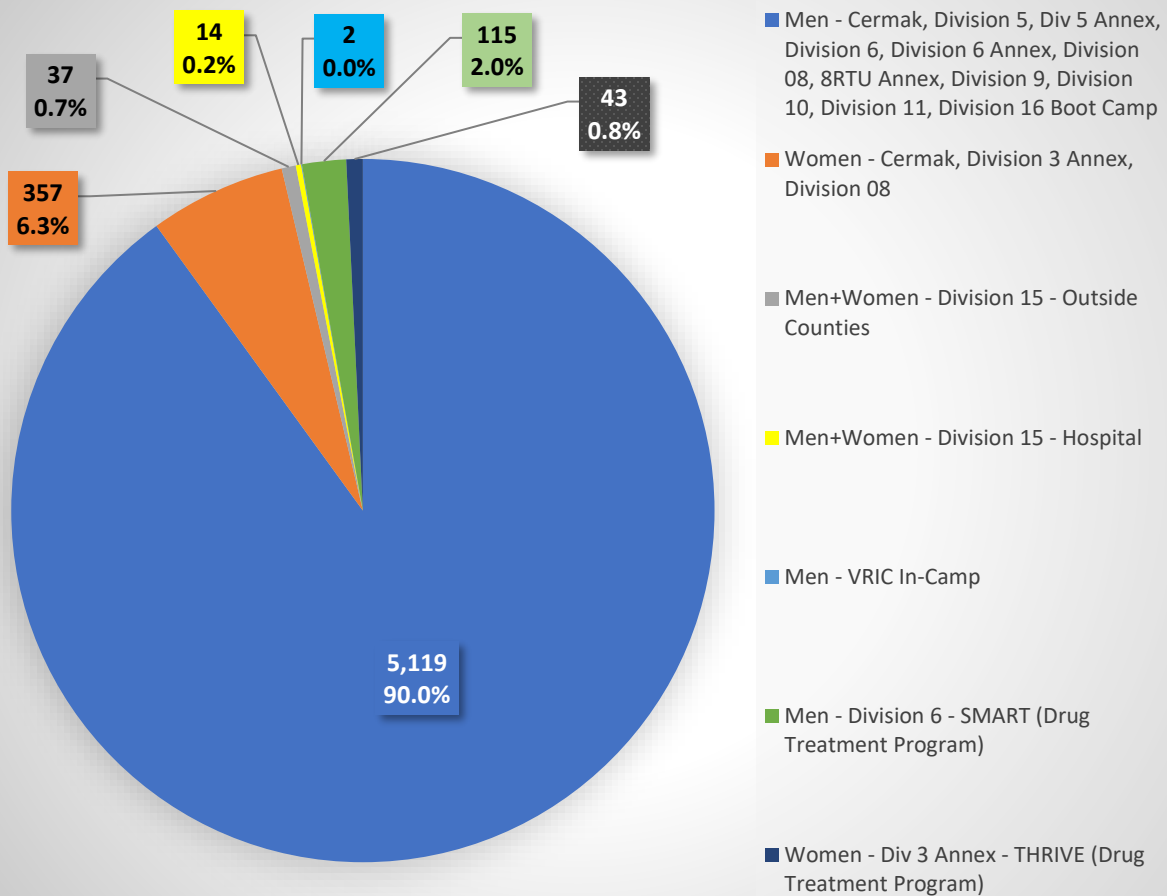

Sheriff's Daily Report

4/11/2026

Under the Custody of the Sheriff	
Total Male and Female	5,968
Jail Population	5,687
Community Corrections	281

Jail Population - Behind the Walls

Sheriff's Daily Report

4/11/2026

CCSO Population Demographics