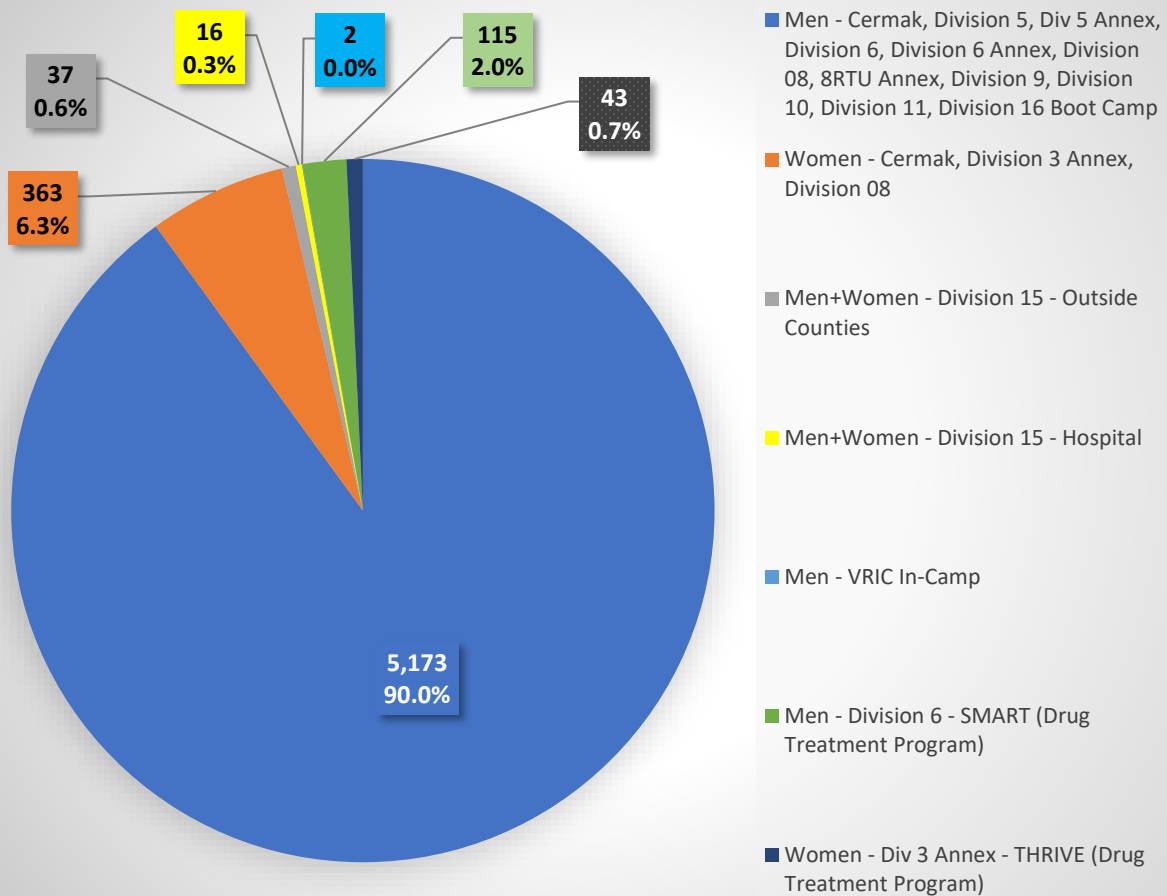

# Sheriff's Daily Report

4/12/2026

| Under the Custody of the Sheriff |       |
|----------------------------------|-------|
| Total Male and Female            | 6,030 |
| Jail Population                  | 5,749 |
| Community Corrections            | 281   |

## Jail Population - Behind the Walls