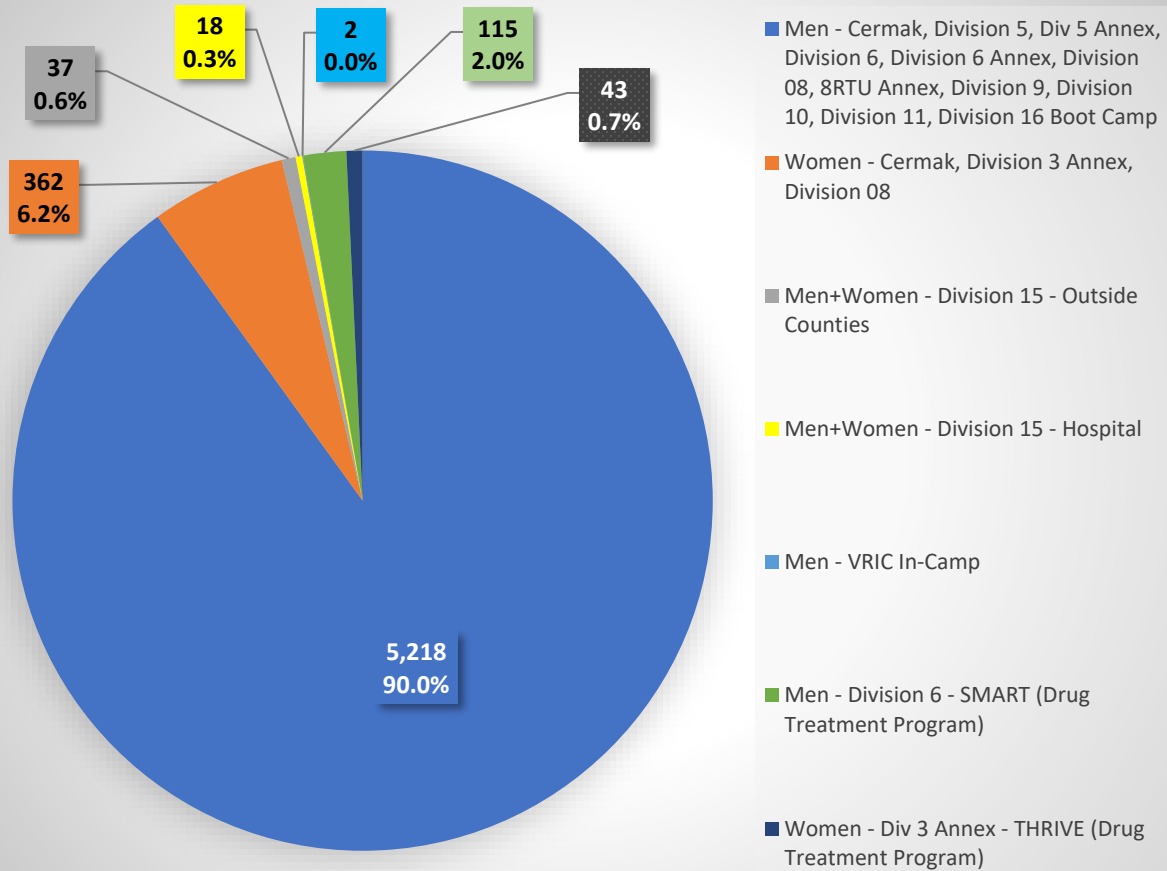

Sheriff's Daily Report

4/13/2026

| Under the Custody of the Sheriff | |
|----------------------------------|-------|
| Total Male and Female | 6,075 |
| Jail Population | 5,795 |
| Community Corrections | 280 |

Jail Population - Behind the Walls

Sheriff's Daily Report

4/13/2026

CCSO Population Demographics