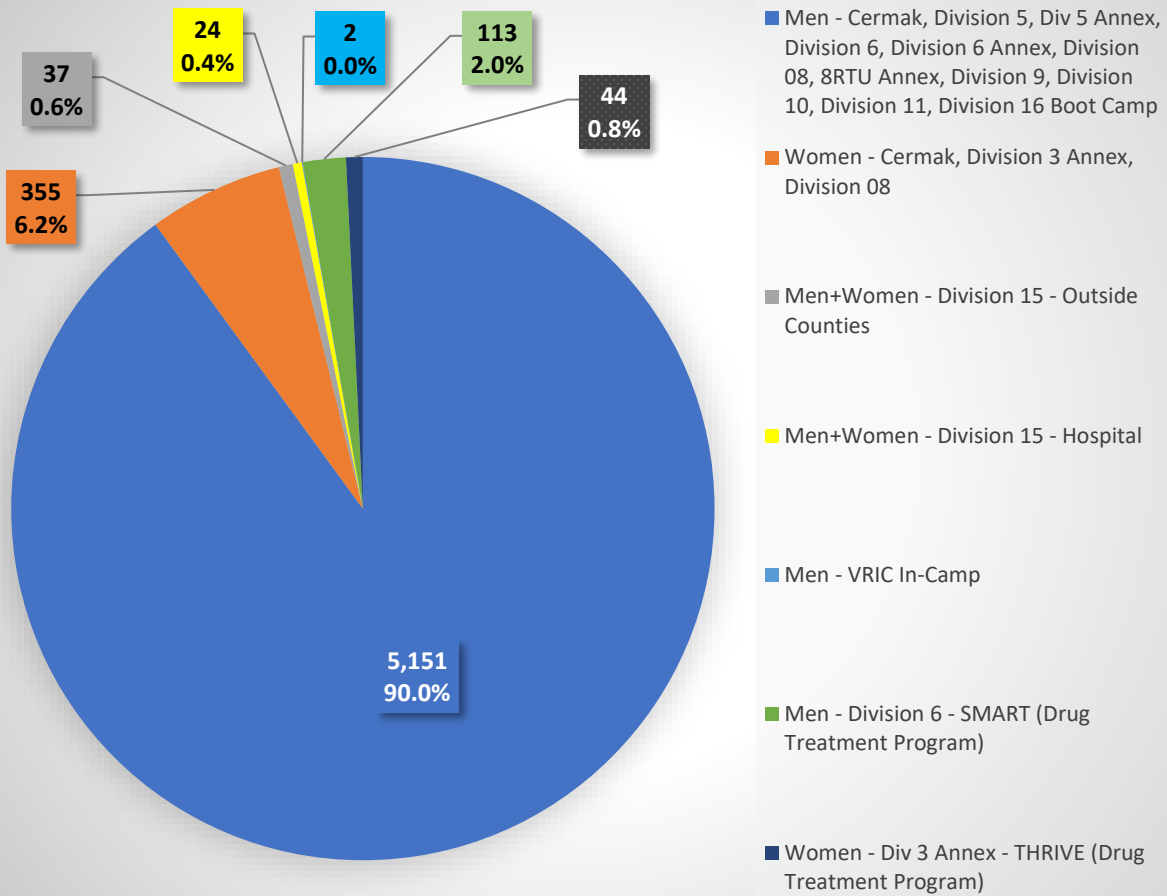

Sheriff's Daily Report

4/14/2026

Under the Custody of the Sheriff	
Total Male and Female	6,005
Jail Population	5,726
Community Corrections	279

Jail Population - Behind the Walls

Sheriff's Daily Report

4/14/2026

CCSO Population Demographics