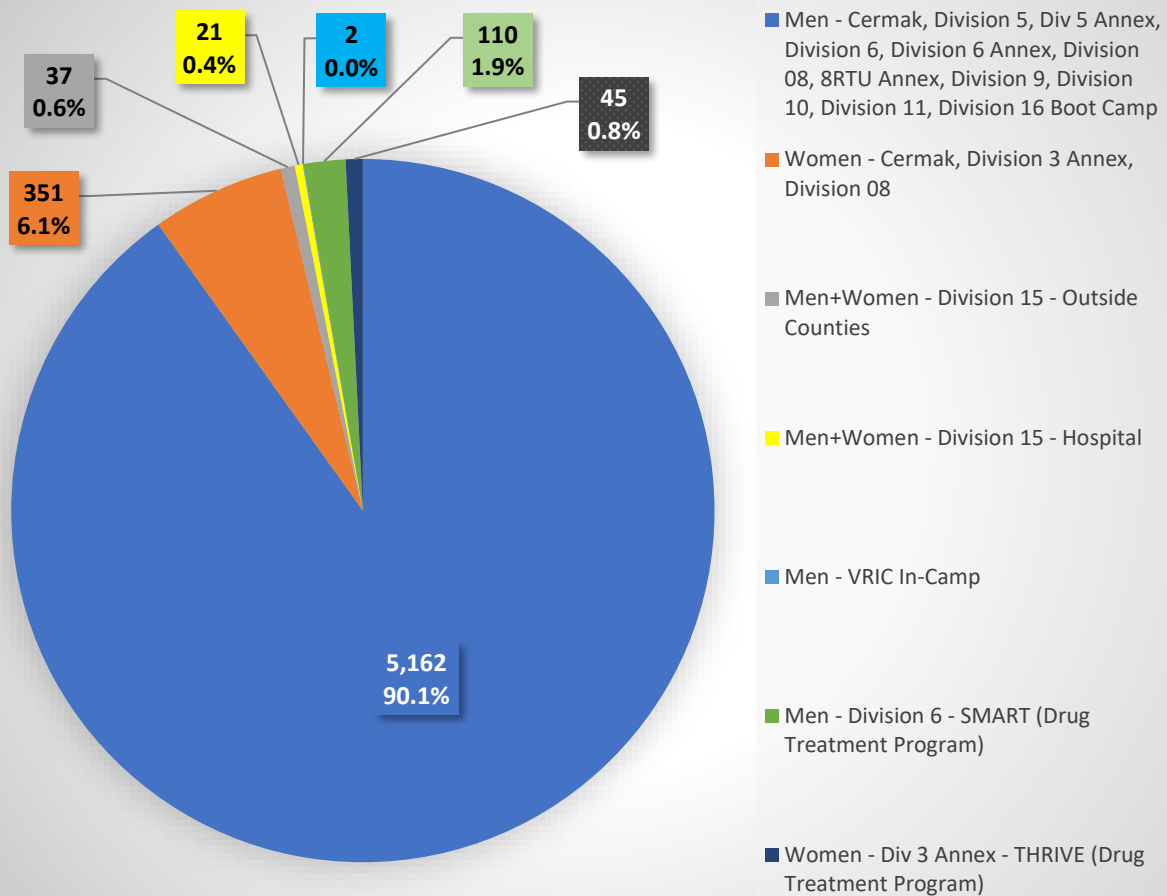

# Sheriff's Daily Report

## 4/15/2026

Under the Custody of the Sheriff	
Total Male and Female	<b>6,006</b>
Jail Population	5,728
Community Corrections	278

### Jail Population - Behind the Walls