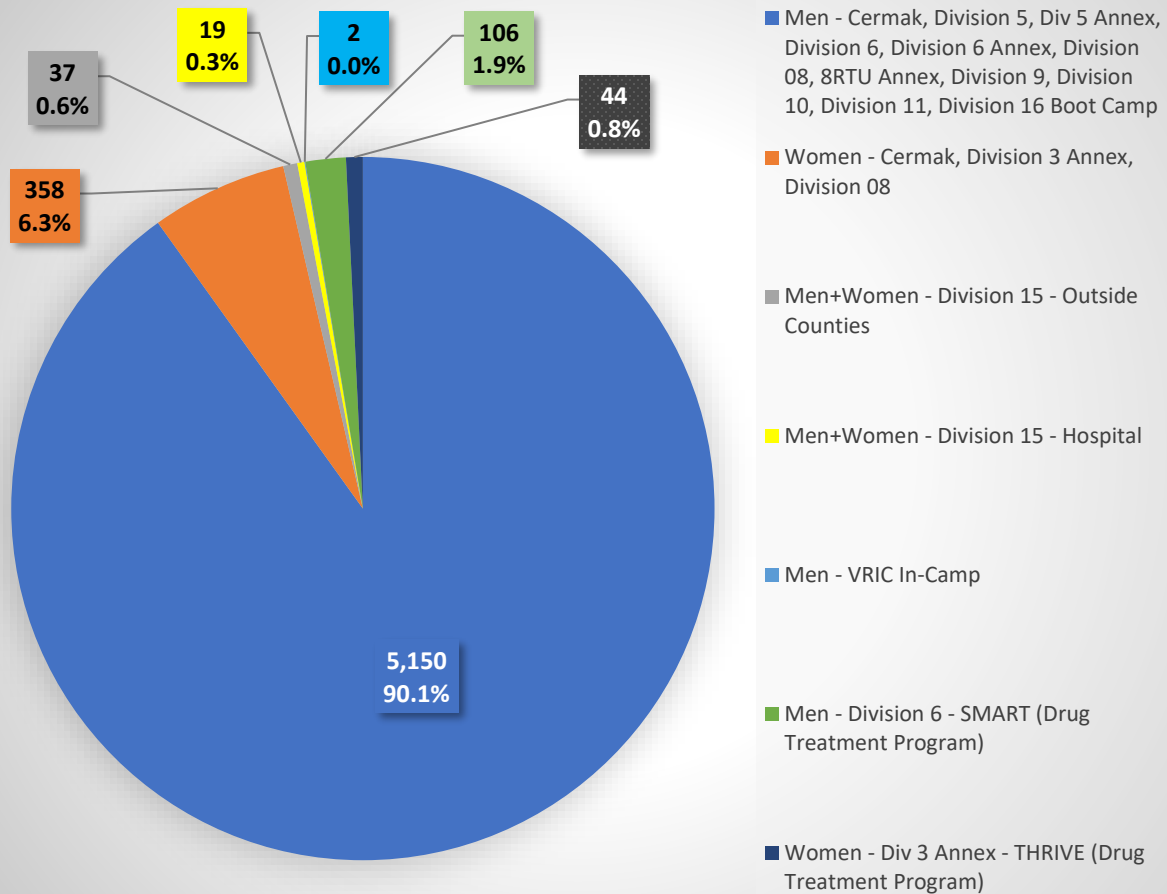

Sheriff's Daily Report

4/16/2026

Under the Custody of the Sheriff	
Total Male and Female	5,990
Jail Population	5,716
Community Corrections	274

Jail Population - Behind the Walls

Sheriff's Daily Report

4/16/2026

CCSO Population Demographics