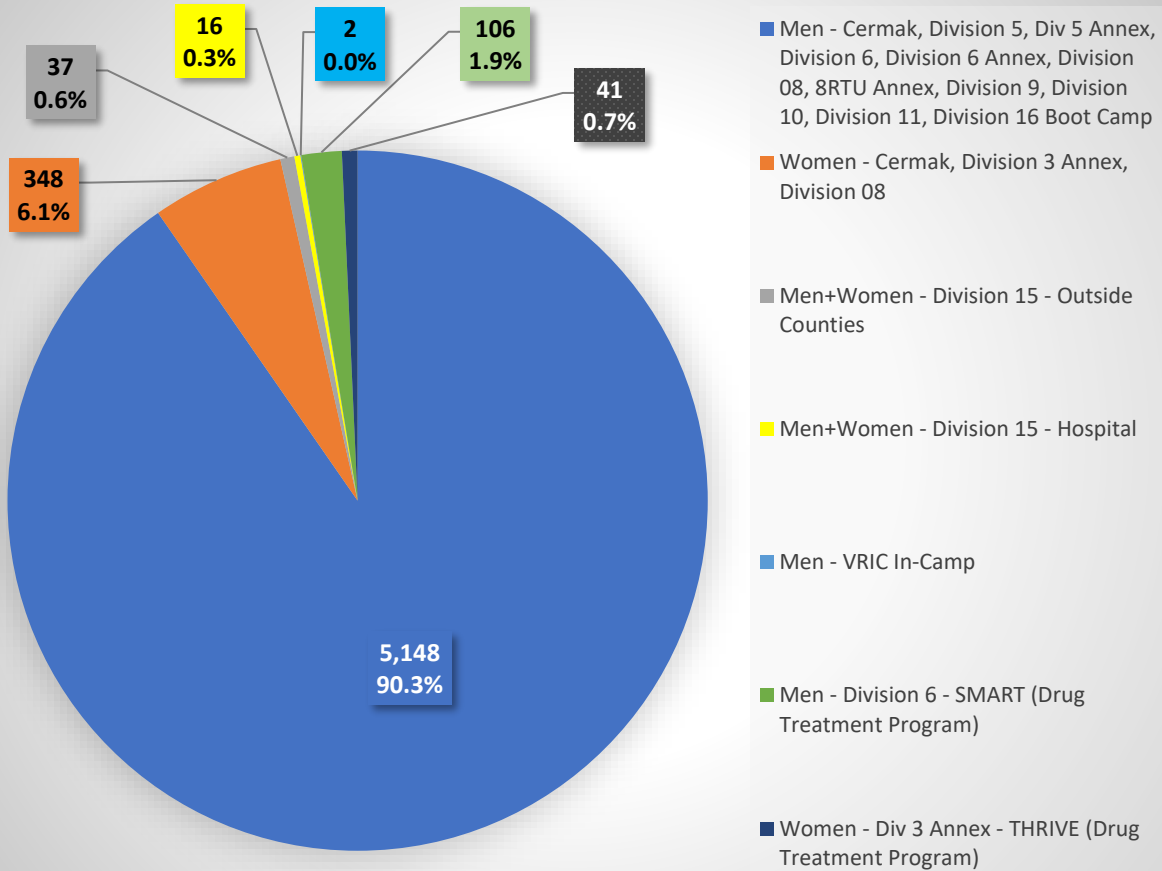

# Sheriff's Daily Report

## 4/17/2026

Under the Custody of the Sheriff	
Total Male and Female	5,970
Jail Population	5,698
Community Corrections	272

### Jail Population - Behind the Walls